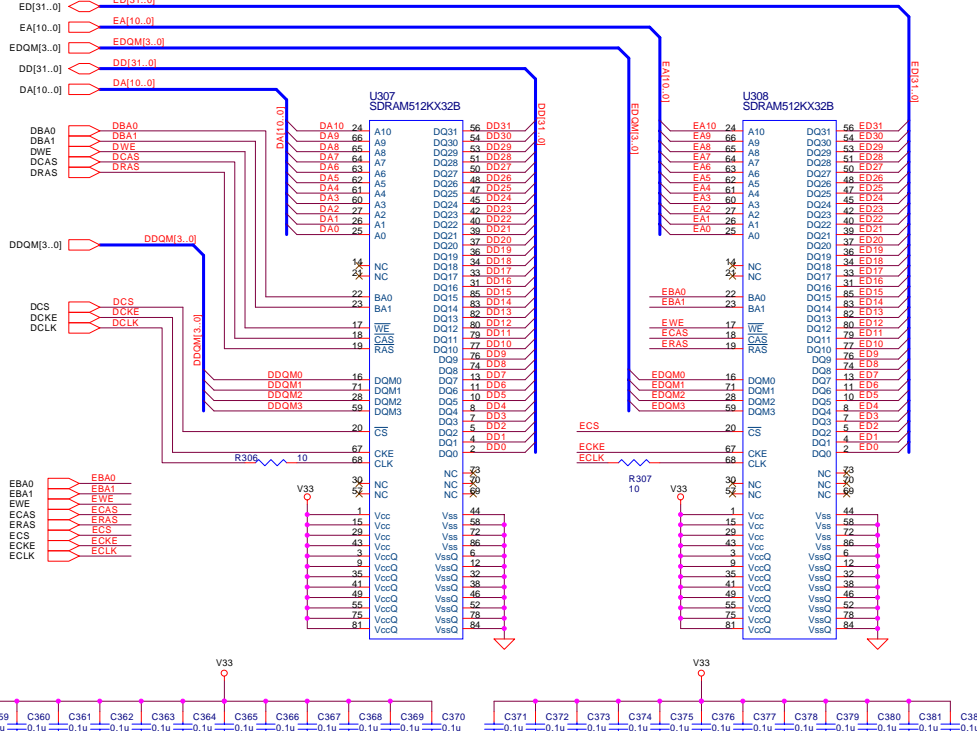

System Memory

VWeb SDRAM

SM501 SDRAM

PCI_CardBus

VW210

SM50

Awind Inc.
 11F-5, 150, Jian-Yi Road, Chung-Ho City, Taipei Hsien, Taiwan

Wireless Projector Adapter -JPEG_Decoder

| | | |
|------|-----------------|-----|
| Size | Document Number | Rev |
| C | 02-WPA751-0A | A |

Date: Tuesday, November 02, 2004 Sheet 6 of 8