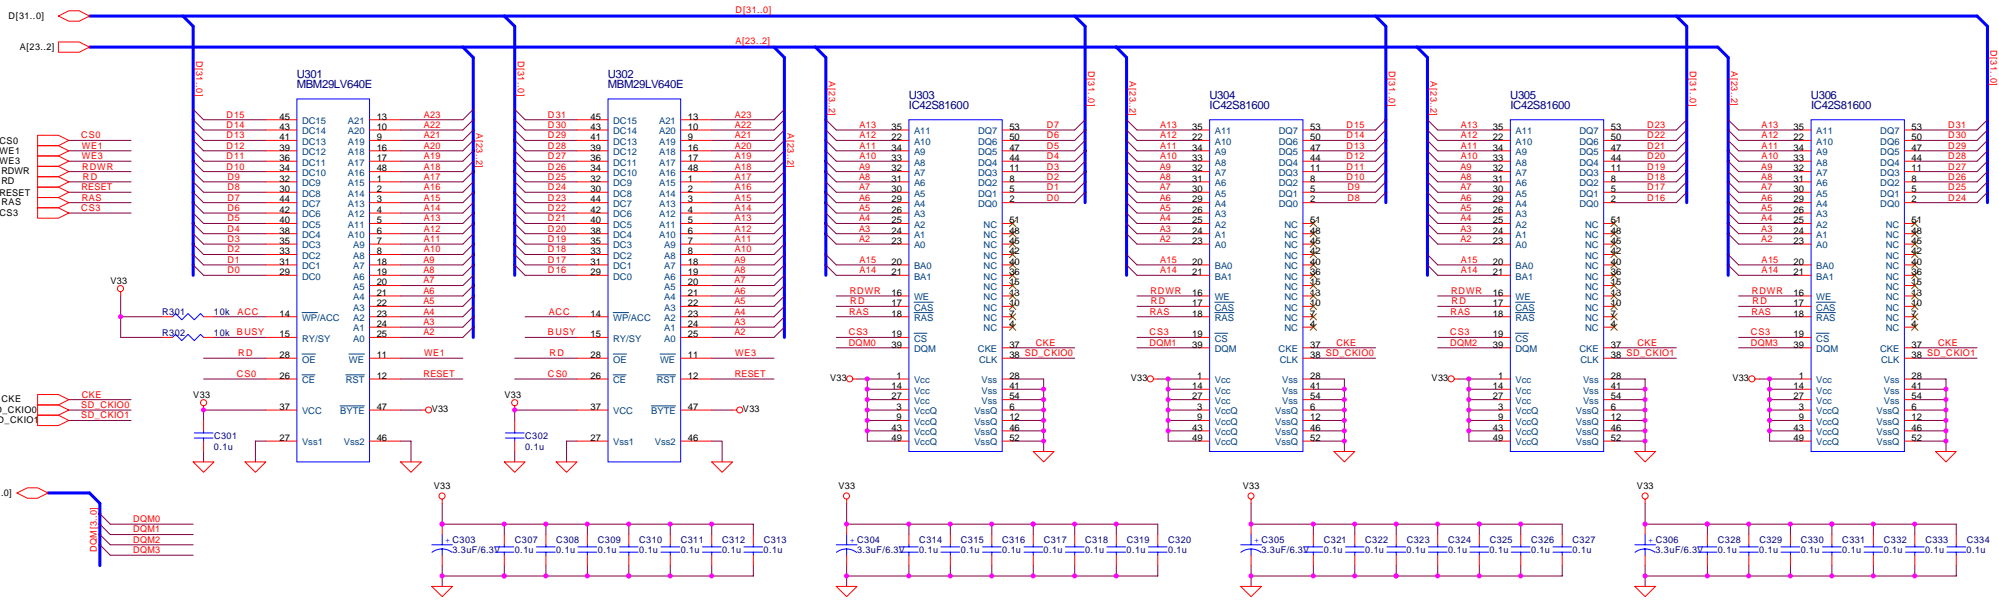

System Memory

VWeb SDRAM

SM501 SDRAM

PCI_CardBus

VW210

SM50

Awind Inc.
 11F-5, 150, Jian-Yi Road, Chung-Ho City, Taipei Hsien, Taiwan

Wireless Projector Adapter -JPEG_Decoder

| | | |
|------|-----------------|-----|
| Size | Document Number | Rev |
| C | 02-WPA751-0A | A |

Date: Tuesday, November 02, 2004 Sheet 6 of 8