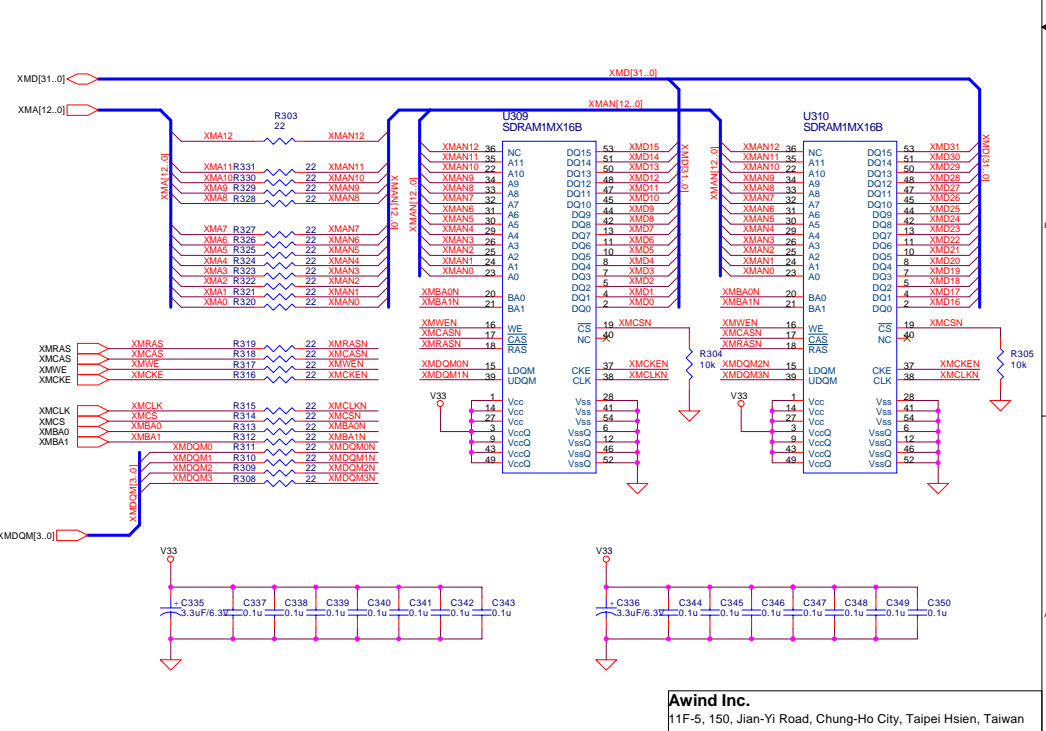

System Memory

VWeb SDRAM

SM501 SDRAM

PCI_CardBus

VW210

SM50

Awind Inc.
 11F-5, 150, Jian-Yi Road, Chung-Ho City, Taipei Hsien, Taiwan

Wireless Projector Adapter -JPEG_Decoder

| | | |
|------|-----------------|-----|
| Size | Document Number | Rev |
| C | 02-WPA751-0A | A |

Date: Tuesday, November 02, 2004 Sheet 6 of 8