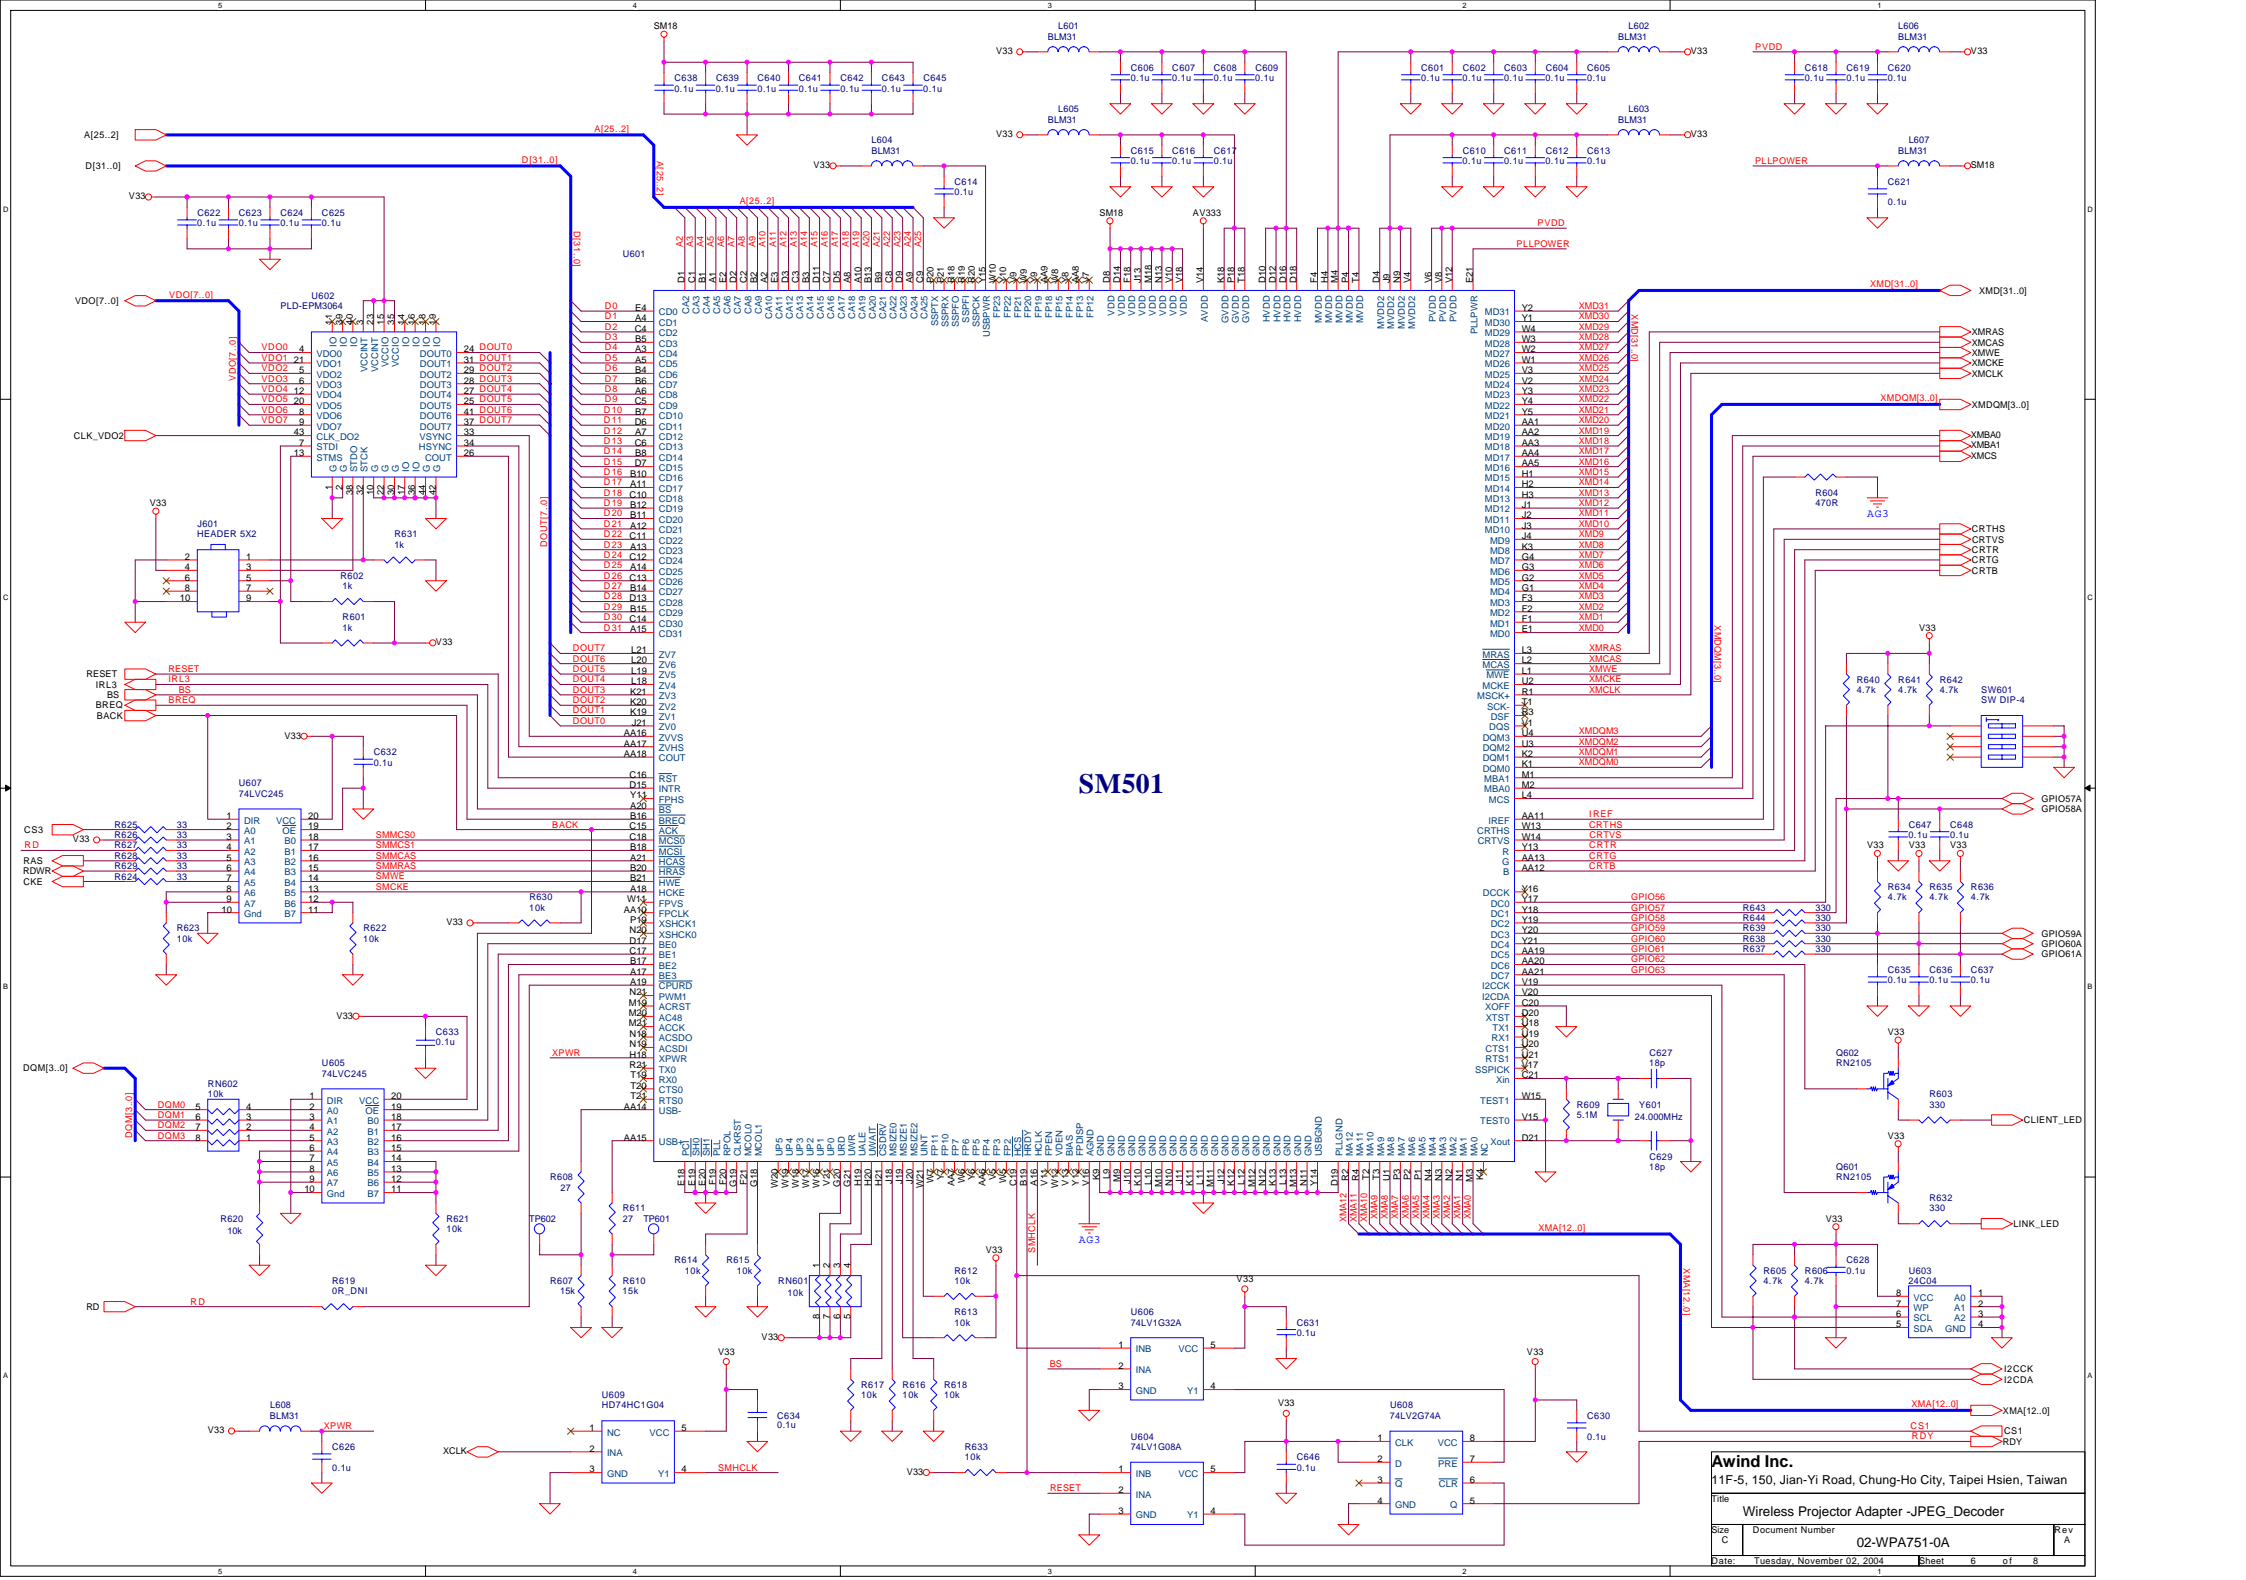

System Memory

VWeb SDRAM

SM501 SDRAM

PCI_CardBus

VW210

SM50

Awind Inc.
 11F-5, 150, Jian-Yi Road, Chung-Ho City, Taipei Hsien, Taiwan

Wireless Projector Adapter -JPEG_Decoder

| | | |
|------|-----------------|-----|
| Size | Document Number | Rev |
| C | 02-WPA751-0A | A |

Date: Tuesday, November 02, 2004 Sheet 6 of 8