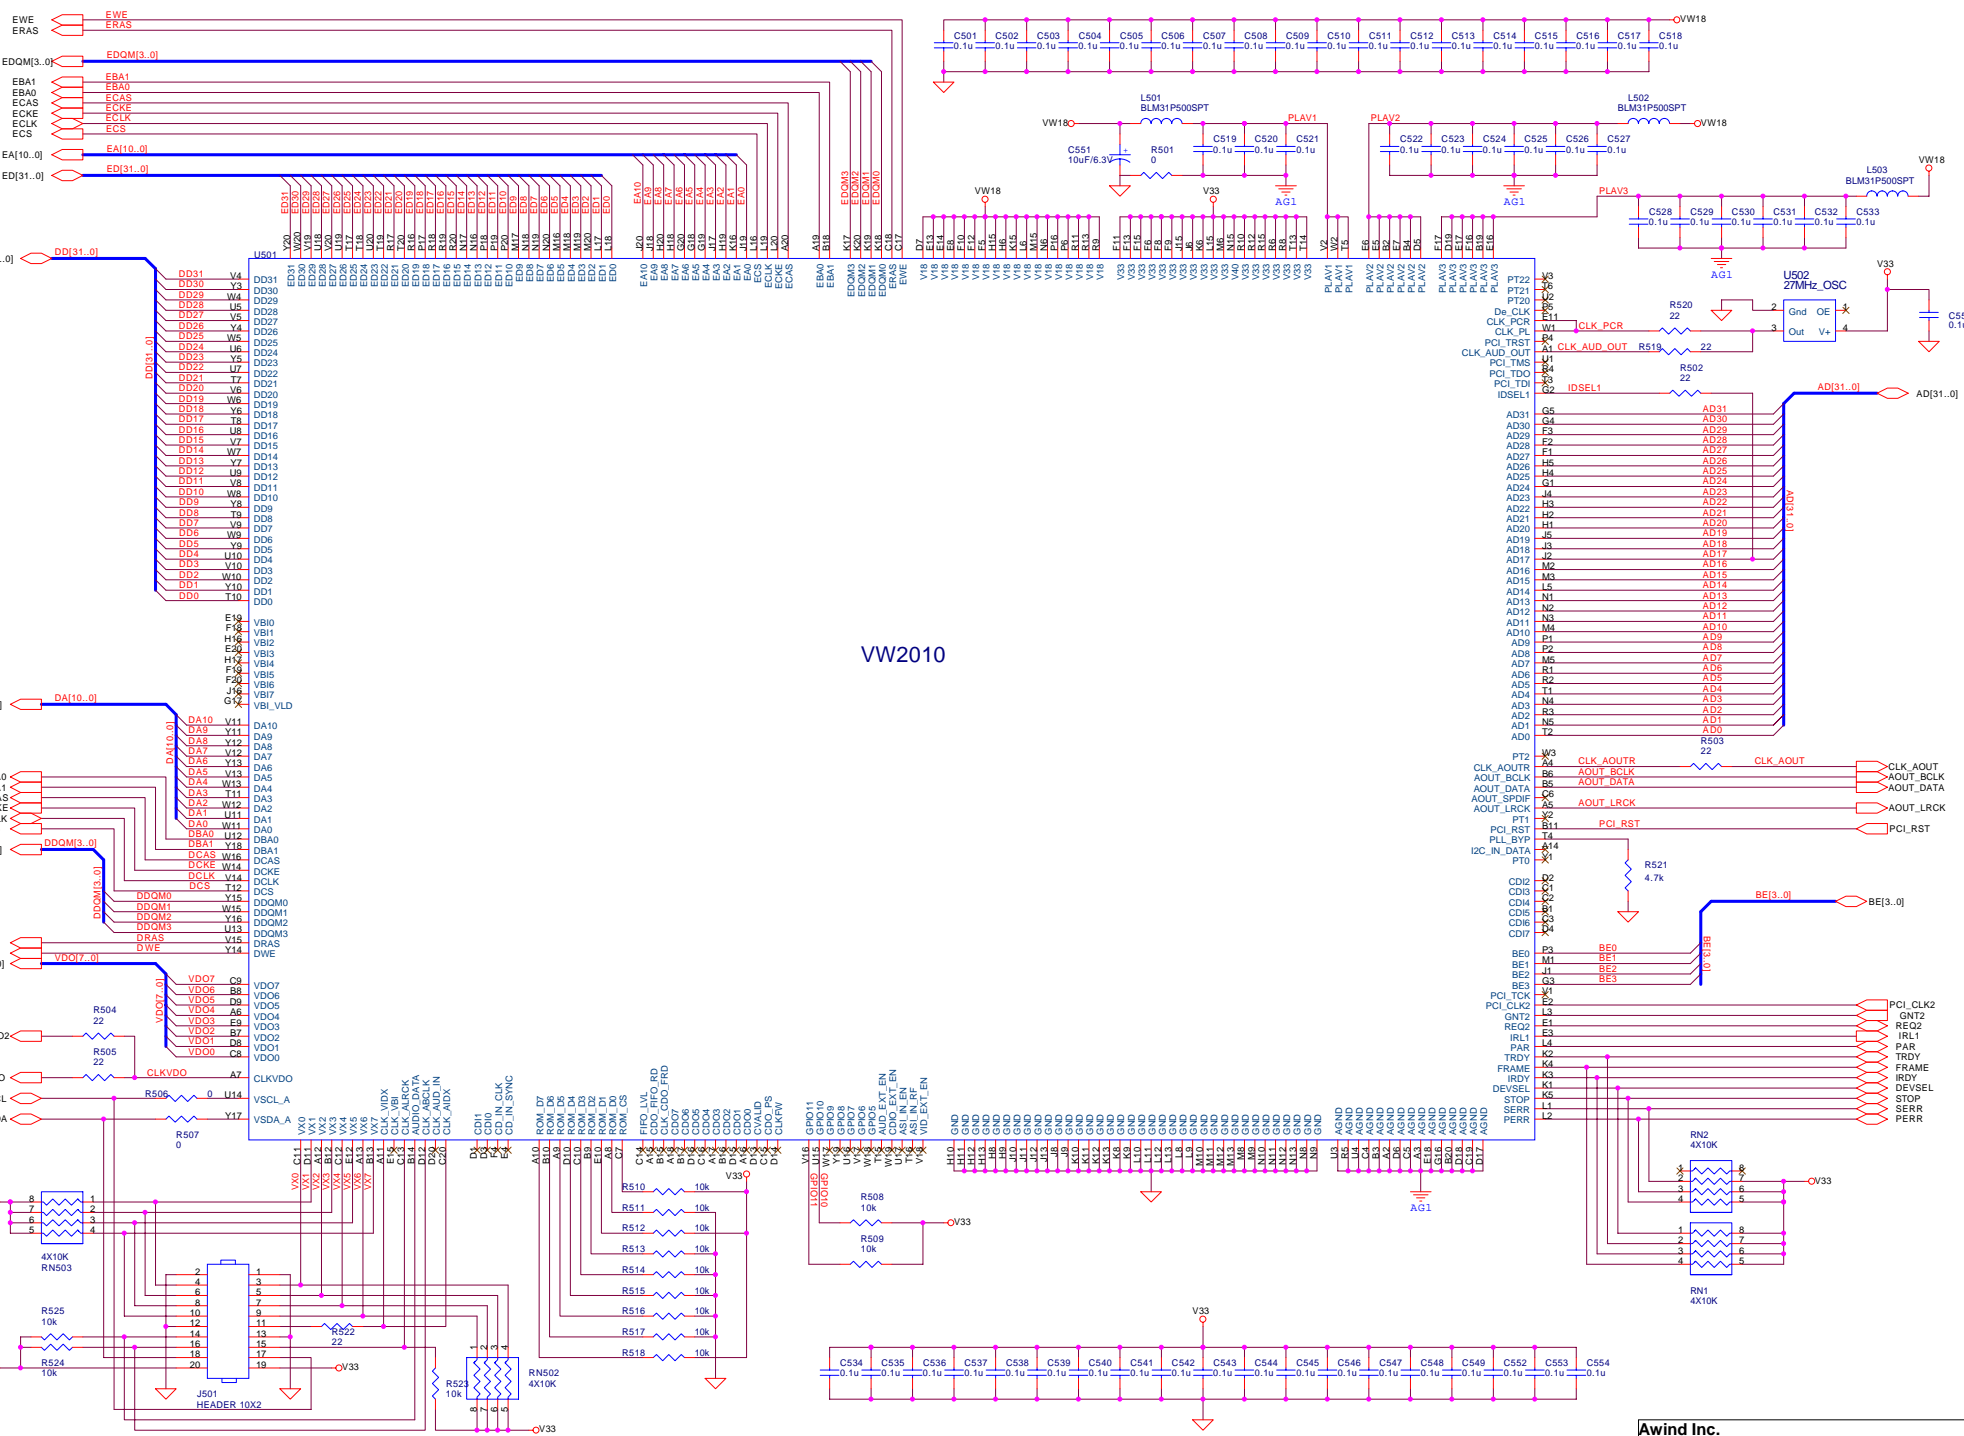

System Memory

VWeb SDRAM

SM501 SDRAM

PCI_CardBus

VW210

SM50

Awind Inc.
 11F-5, 150, Jian-Yi Road, Chung-Ho City, Taipei Hsien, Taiwan

Wireless Projector Adapter -JPEG_Decoder

| | | |
|------|-----------------|-----|
| Size | Document Number | Rev |
| C | 02-WPA751-0A | A |

Date: Tuesday, November 02, 2004 Sheet 6 of 8