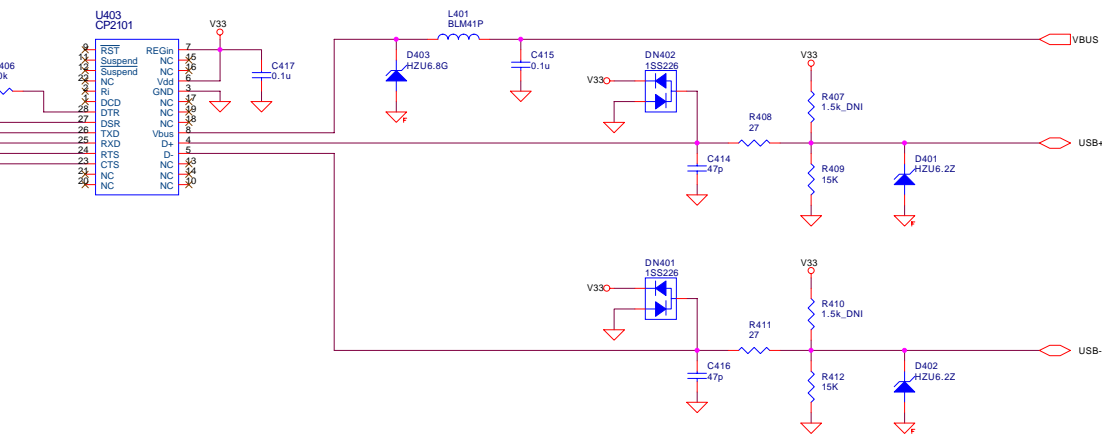

System Memory

VWeb SDRAM

SM501 SDRAM

PCI_CardBus

VW210

SM50

Awind Inc.
 11F-5, 150, Jian-Yi Road, Chung-Ho City, Taipei Hsien, Taiwan

Wireless Projector Adapter -JPEG_Decoder

| | | |
|------|-----------------|-----|
| Size | Document Number | Rev |
| C | 02-WPA751-0A | A |

Date: Tuesday, November 02, 2004 Sheet 6 of 8