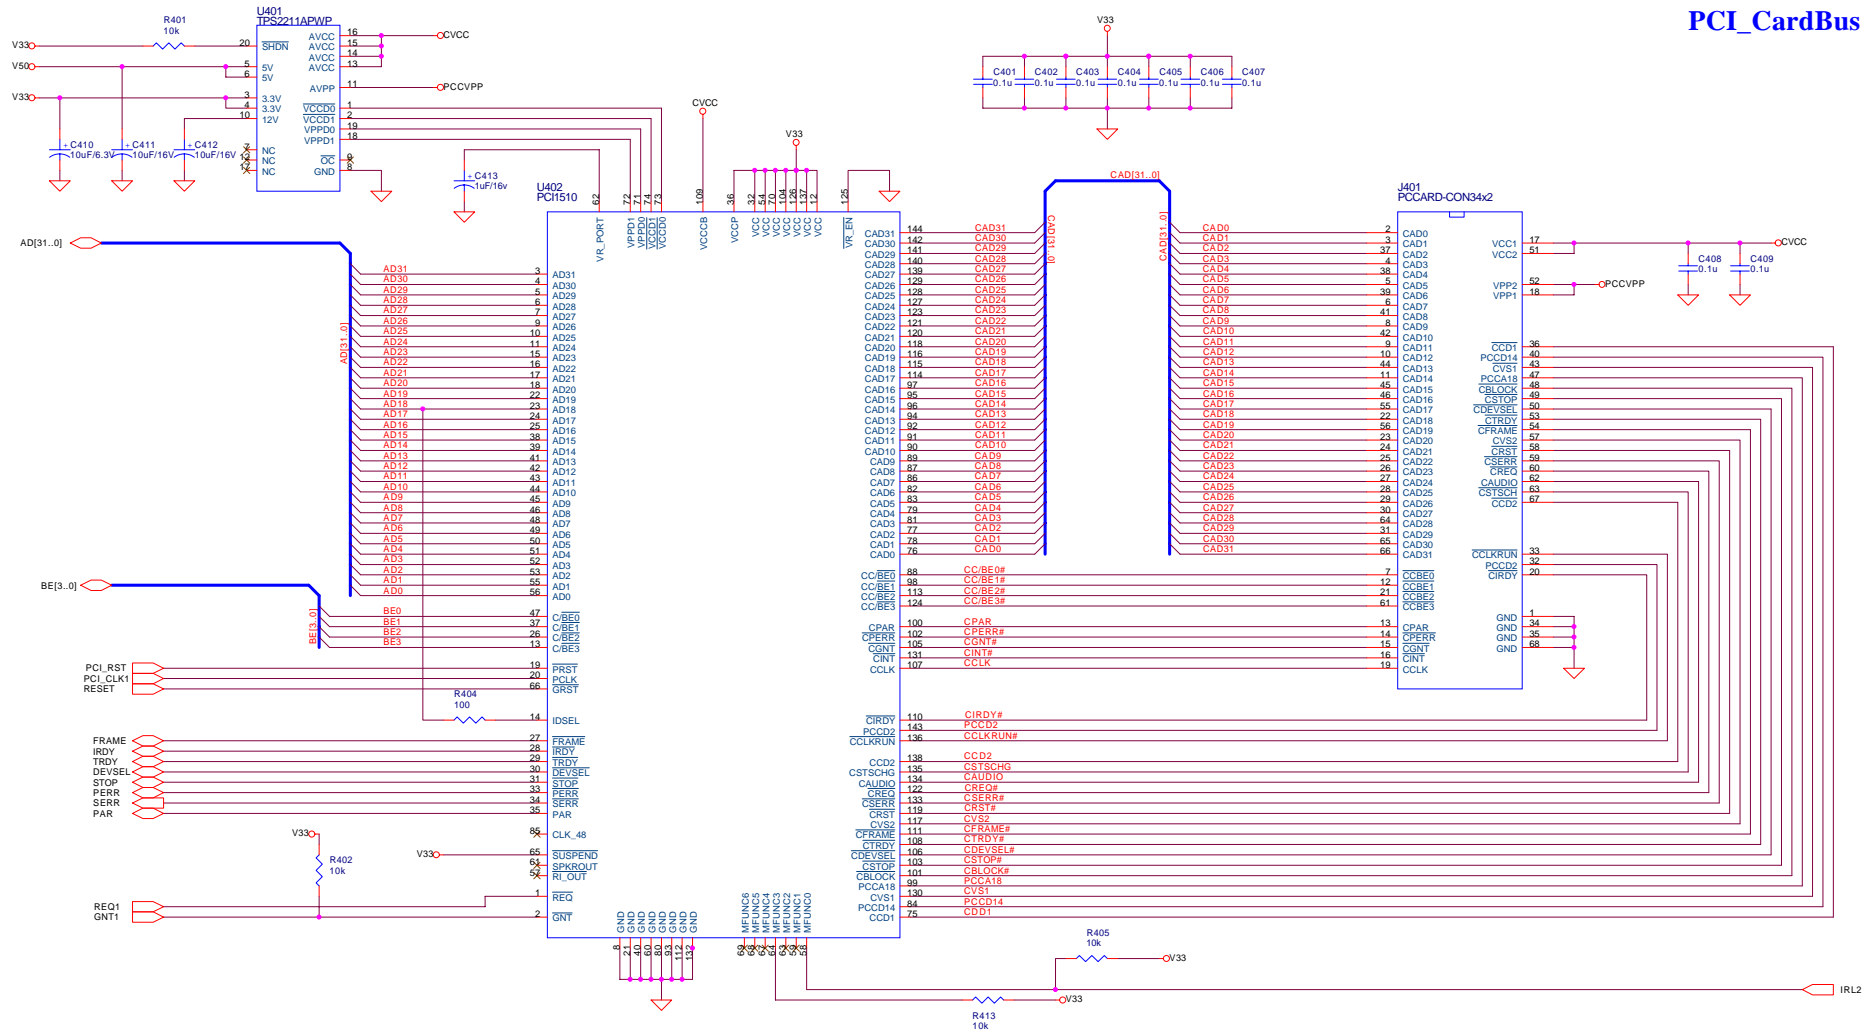

System Memory

VWeb SDRAM

SM501 SDRAM

PCI_CardBus

VW210

SM50

Awind Inc.
 11F-5, 150, Jian-Yi Road, Chung-Ho City, Taipei Hsien, Taiwan

Wireless Projector Adapter -JPEG_Decoder

| | | |
|------|-----------------|-----|
| Size | Document Number | Rev |
| C | 02-WPA751-0A | A |

Date: Tuesday, November 02, 2004 Sheet 6 of 8