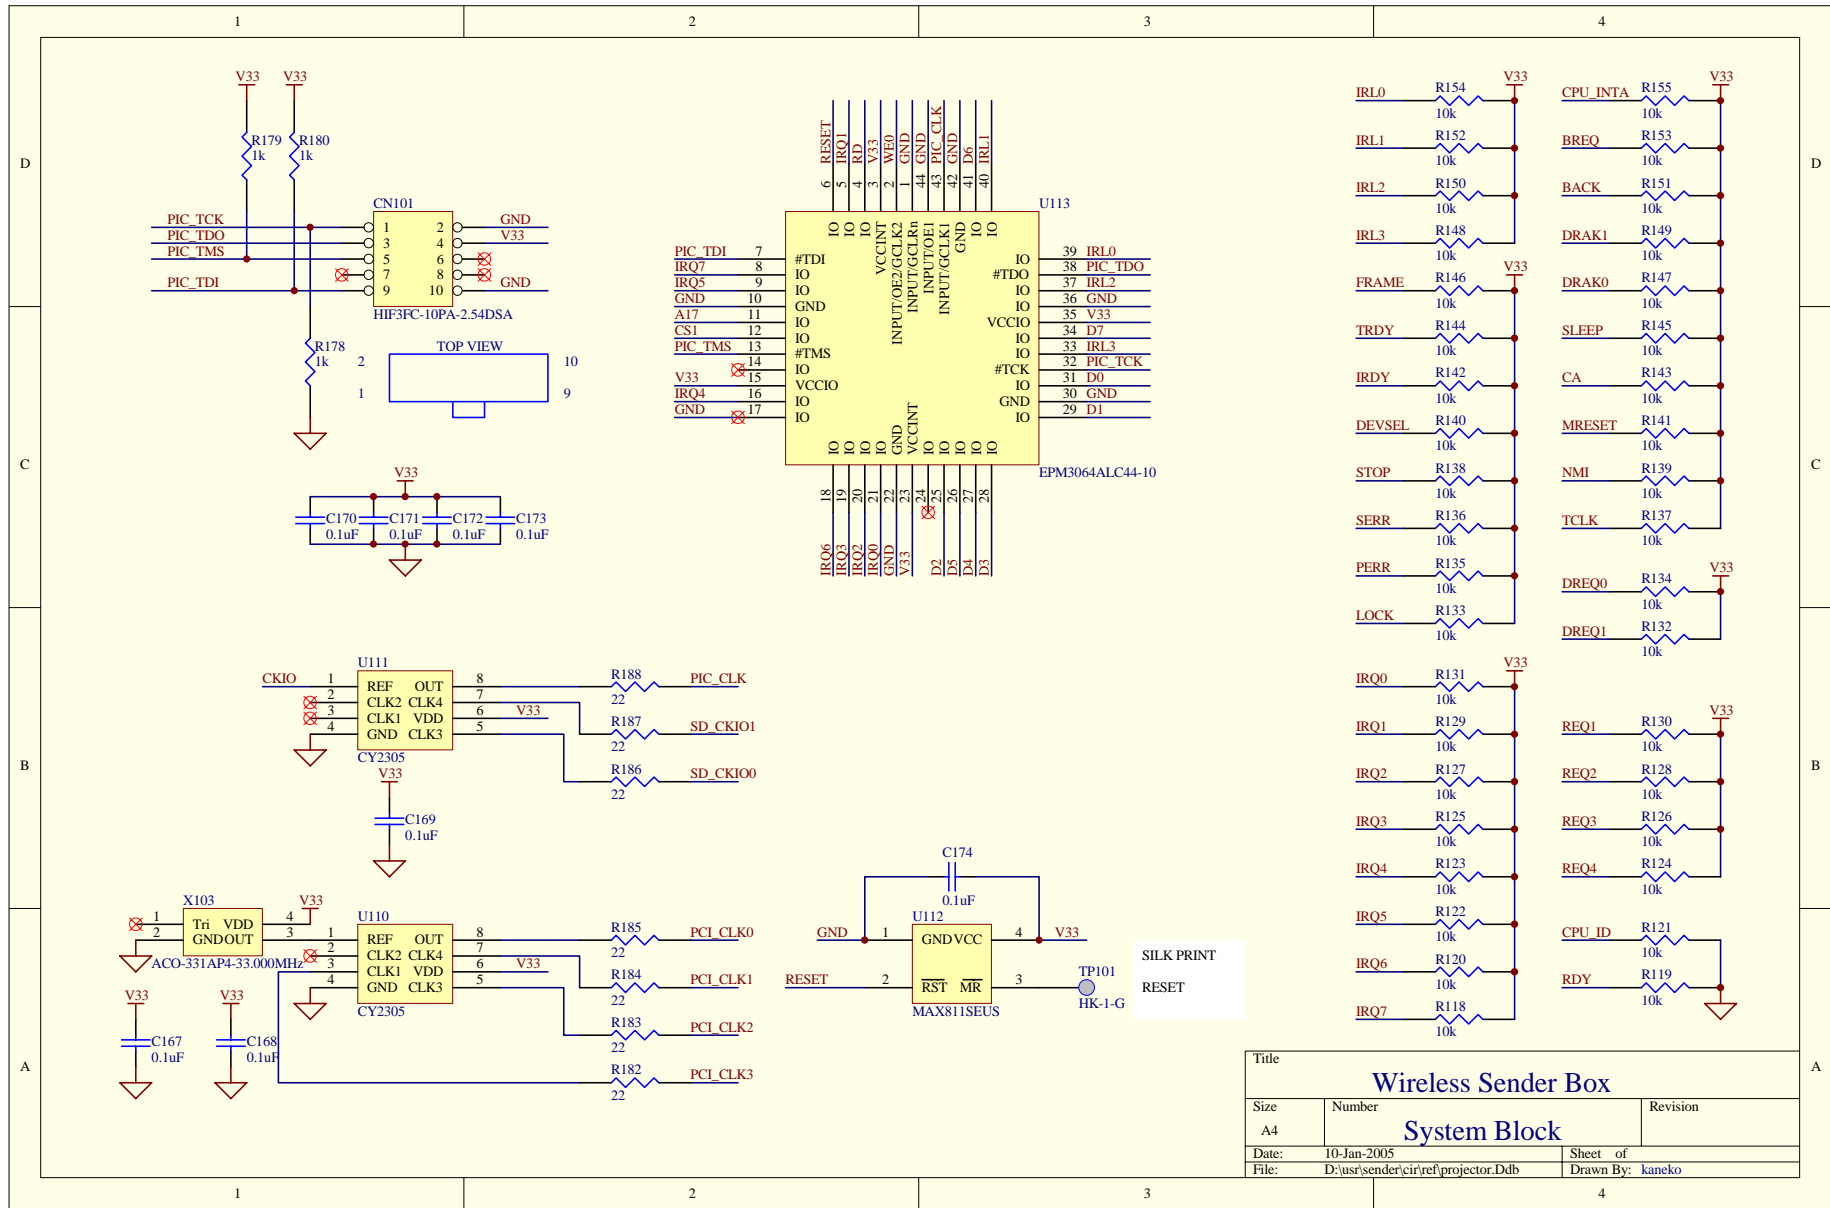

Title		
Wireless Sender Box		
Size	Number	Revision
A4	System Block	
Date:	10-Jan-2005	Sheet of
File:	D:\usr\sender\cirref\projector.Ddb	Drawn By: kaneko