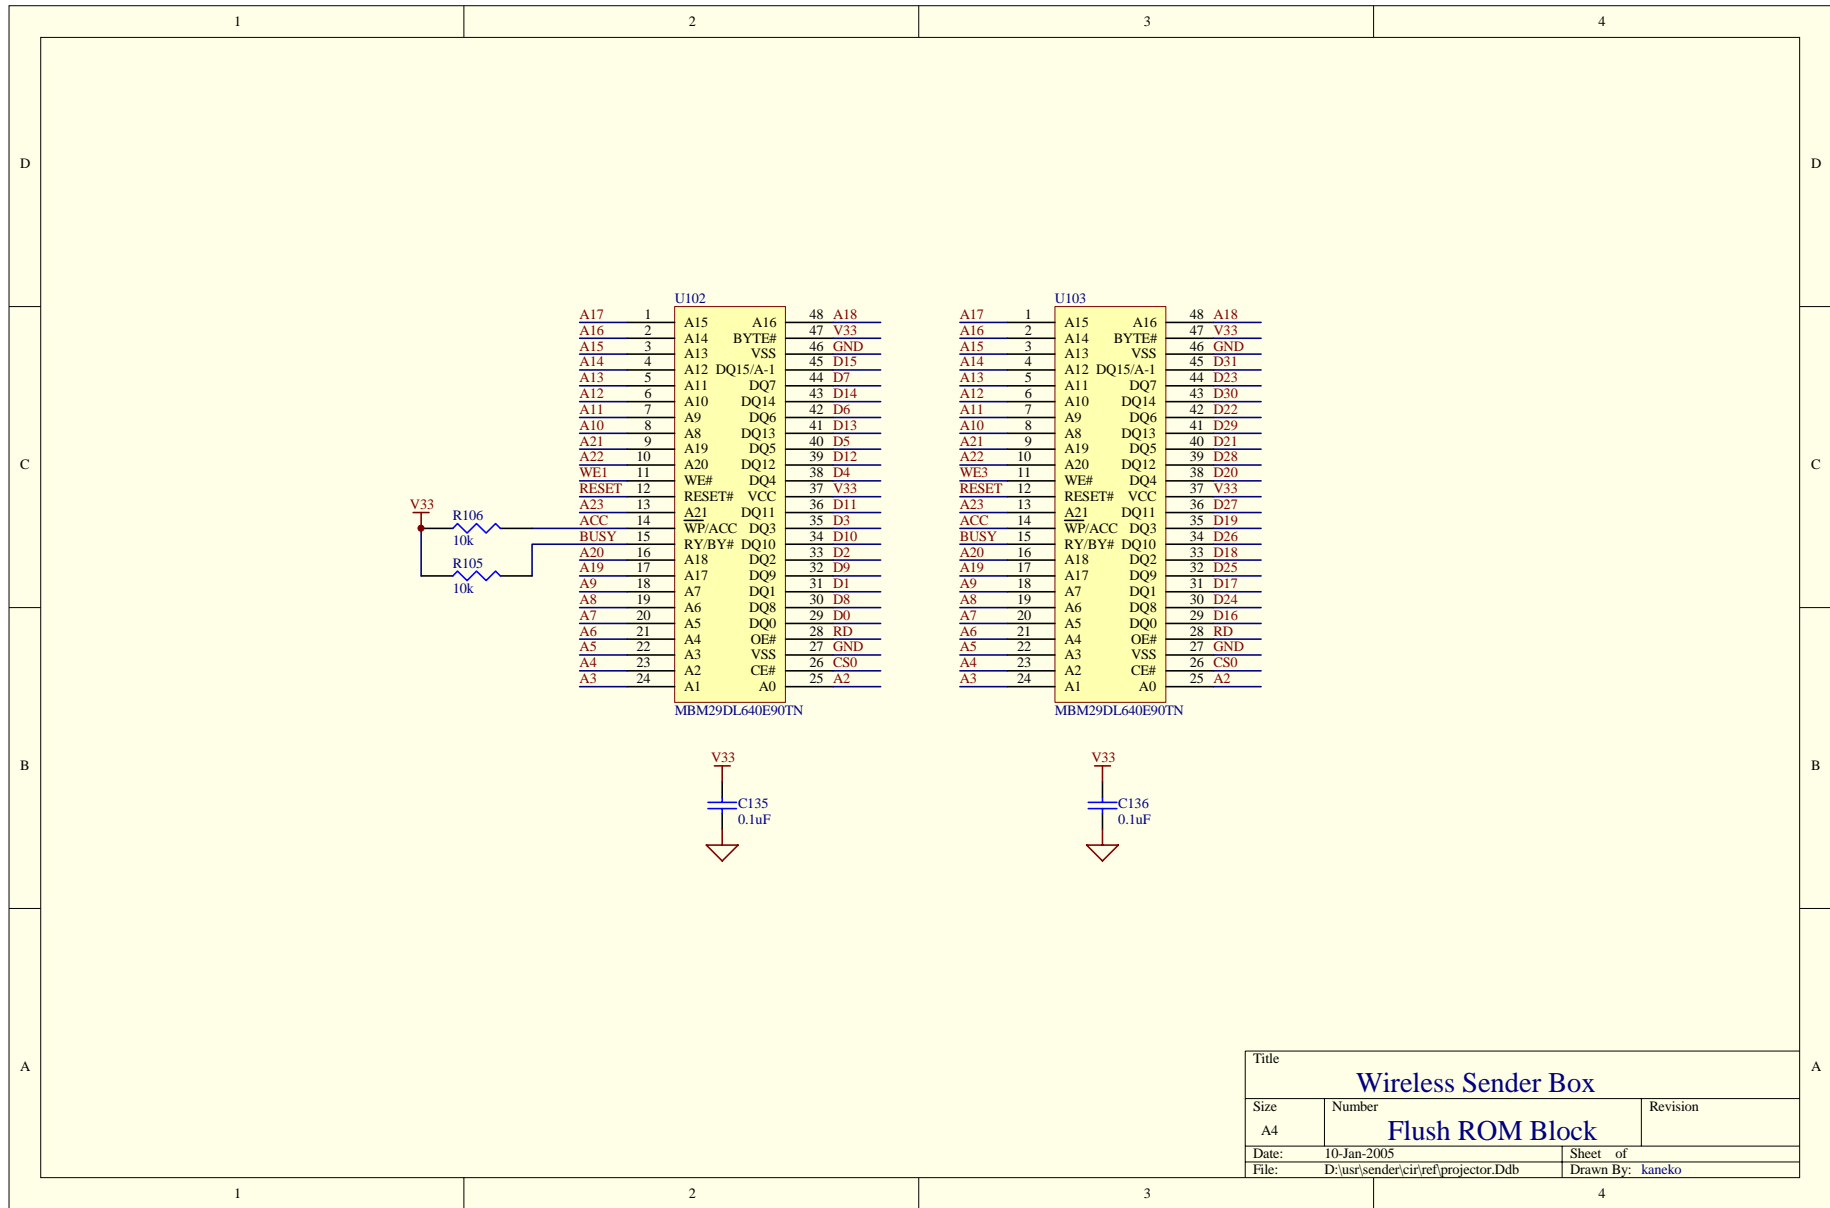

Title		
<b>Wireless Sender Box</b>		
Size	Number	Revision
A4	<b>main</b>	
Date:	10-Jan-2005	Sheet of
File:	D:\usr\sender\cirref\projector.Ddb	Drawn By: kaneko

Title		
Wireless Sender Box		
Size	Number	Revision
A4	CPU Block	
Date:	10-Jan-2005	Sheet of
File:	D:\usr\sender\cirref\projector.Ddb	Drawn By: kaneko

Title		
<b>Wireless Sender Box</b>		
Size	Number	Revision
A4	<b>Flush ROM Block</b>	
Date:	10-Jan-2005	Sheet of
File:	D:\usr\sender\cirref\projector.Ddb	Drawn By: kaneko

Title		
<b>Wireless Sender Box</b>		
Size	Number	Revision
A4	<b>SDRAM Block</b>	
Date:	10-Jan-2005	Sheet of
File:	D:\usr\sender\cirref\projector.Ddb	Drawn By: kaneko

Title		
Wireless Sender Box		
Size	Number	Revision
A4	Mode Block	
Date:	10-Jan-2005	Sheet of
File:	D:\usr\sender\cir\ref\projector.Ddb	Drawn By: kaneko

Title		
<b>Wireless Sender Box</b>		
Size	Number	Revision
A4	<b>System Block</b>	
Date:	10-Jan-2005	Sheet of
File:	D:\usr\sender\cirref\projector.Ddb	Drawn By: kaneko