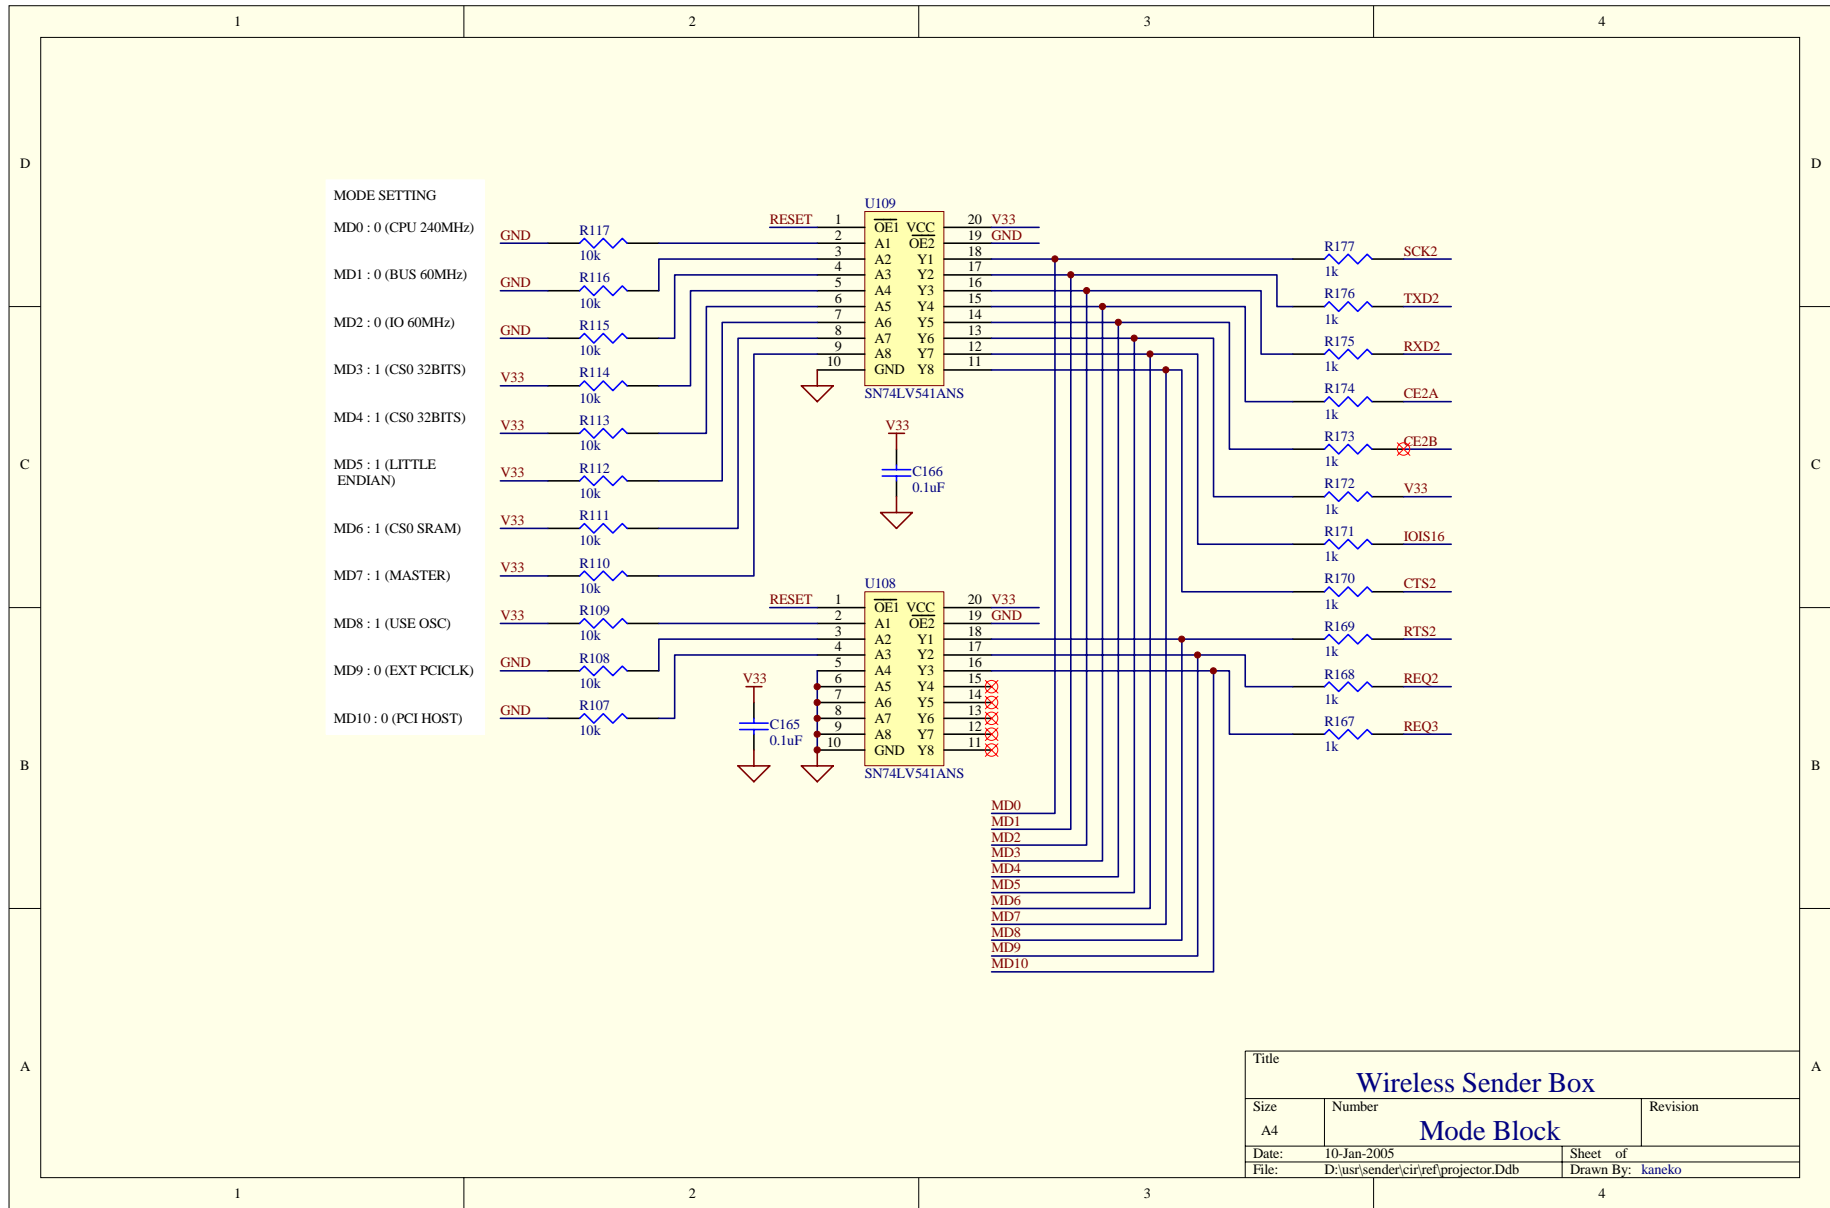

Title		
<b>Wireless Sender Box</b>		
Size	Number	Revision
A4	<b>main</b>	
Date:	10-Jan-2005	Sheet of
File:	D:\usr\sender\cirref\projector.Ddb	Drawn By: kaneko

Title		
Wireless Sender Box		
Size	Number	Revision
A4	CPU Block	
Date:	10-Jan-2005	Sheet of
File:	D:\usr\sender\cirref\projector.Ddb	Drawn By: kaneko

Title		
<b>Wireless Sender Box</b>		
Size	Number	Revision
A4	<b>Flush ROM Block</b>	
Date:	10-Jan-2005	Sheet of
File:	D:\usr\sender\cirref\projector.Ddb	Drawn By: kaneko

Title		
<b>Wireless Sender Box</b>		
Size	Number	Revision
A4	<b>SDRAM Block</b>	
Date:	10-Jan-2005	Sheet of
File:	D:\usr\sender\cirref\projector.Ddb	Drawn By: kaneko