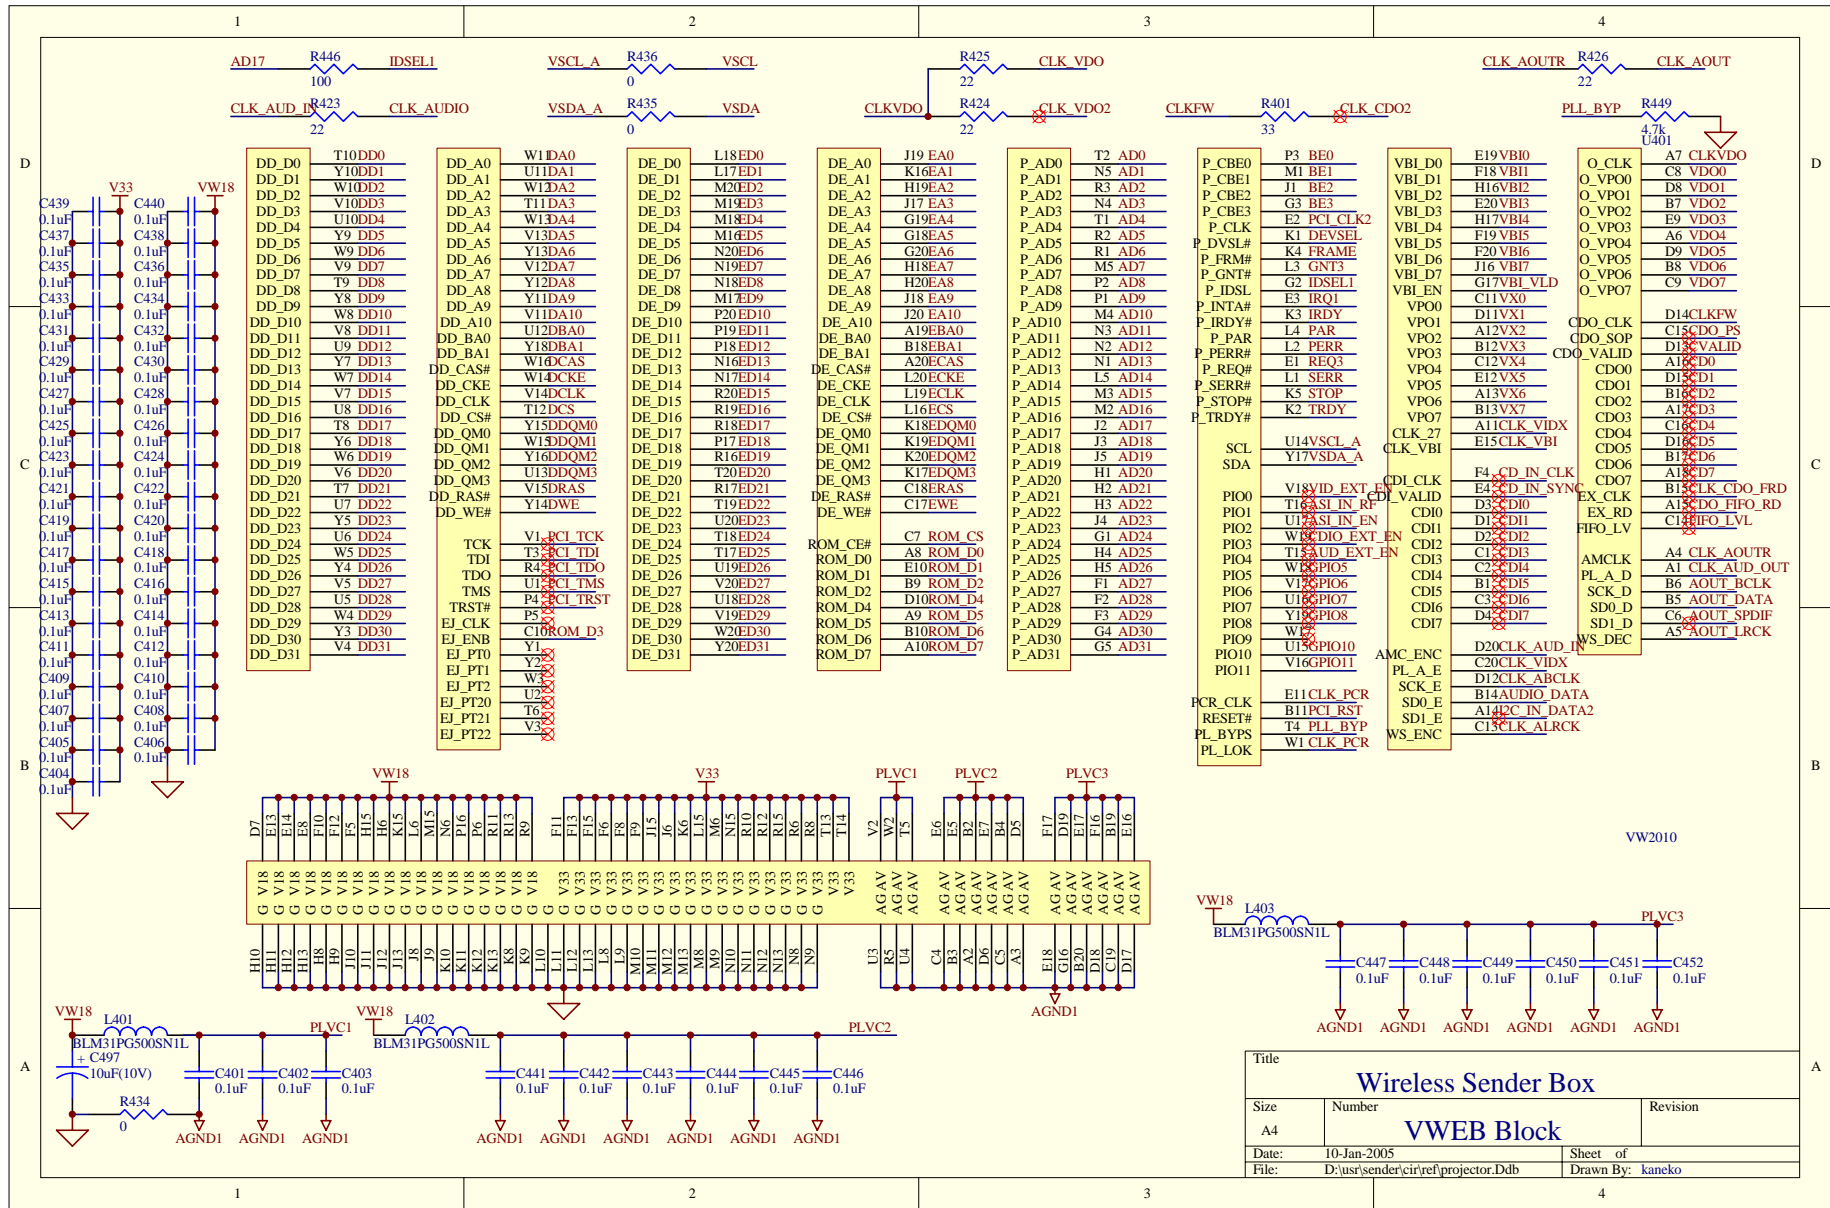

Title		
<b>Wireless Sender Box</b>		
Size	Number	Revision
A4	<b>Flush ROM Block</b>	
Date:	10-Jan-2005	Sheet of
File:	D:\usr\sender\cirref\projector.Ddb	Drawn By: kaneko

Title		
<b>Wireless Sender Box</b>		
Size	Number	Revision
A4	<b>SDRAM Block</b>	
Date:	10-Jan-2005	Sheet of
File:	D:\usr\sender\cirref\projector.Ddb	Drawn By: kaneko

Title		
Wireless Sender Box		
Size	Number	Revision
A4	Mode Block	
Date:	10-Jan-2005	Sheet of
File:	D:\usr\sender\cir\ref\projector.Ddb	Drawn By: kaneko

Title		
<b>Wireless Sender Box</b>		
Size	Number	Revision
A4	<b>System Block</b>	
Date:	10-Jan-2005	Sheet of
File:	D:\usr\sender\cirref\projector.Ddb	Drawn By: kaneko

Title		
<b>Wireless Sender Box</b>		
Size	Number	Revision
A4	<b>Debug Block</b>	
Date:	10-Jan-2005	Sheet of
File:	D:\usr\sender\cir\ref\projector.Ddb	Drawn By: kaneko

Title		
<b>Wireless Sender Box</b>		
Size	Number	Revision
A4	<b>VWEB Block</b>	
Date:	10-Jan-2005	Sheet of
File:	D:\usr\sender\cirref\projector.Ddb	Drawn By:
		kaneko