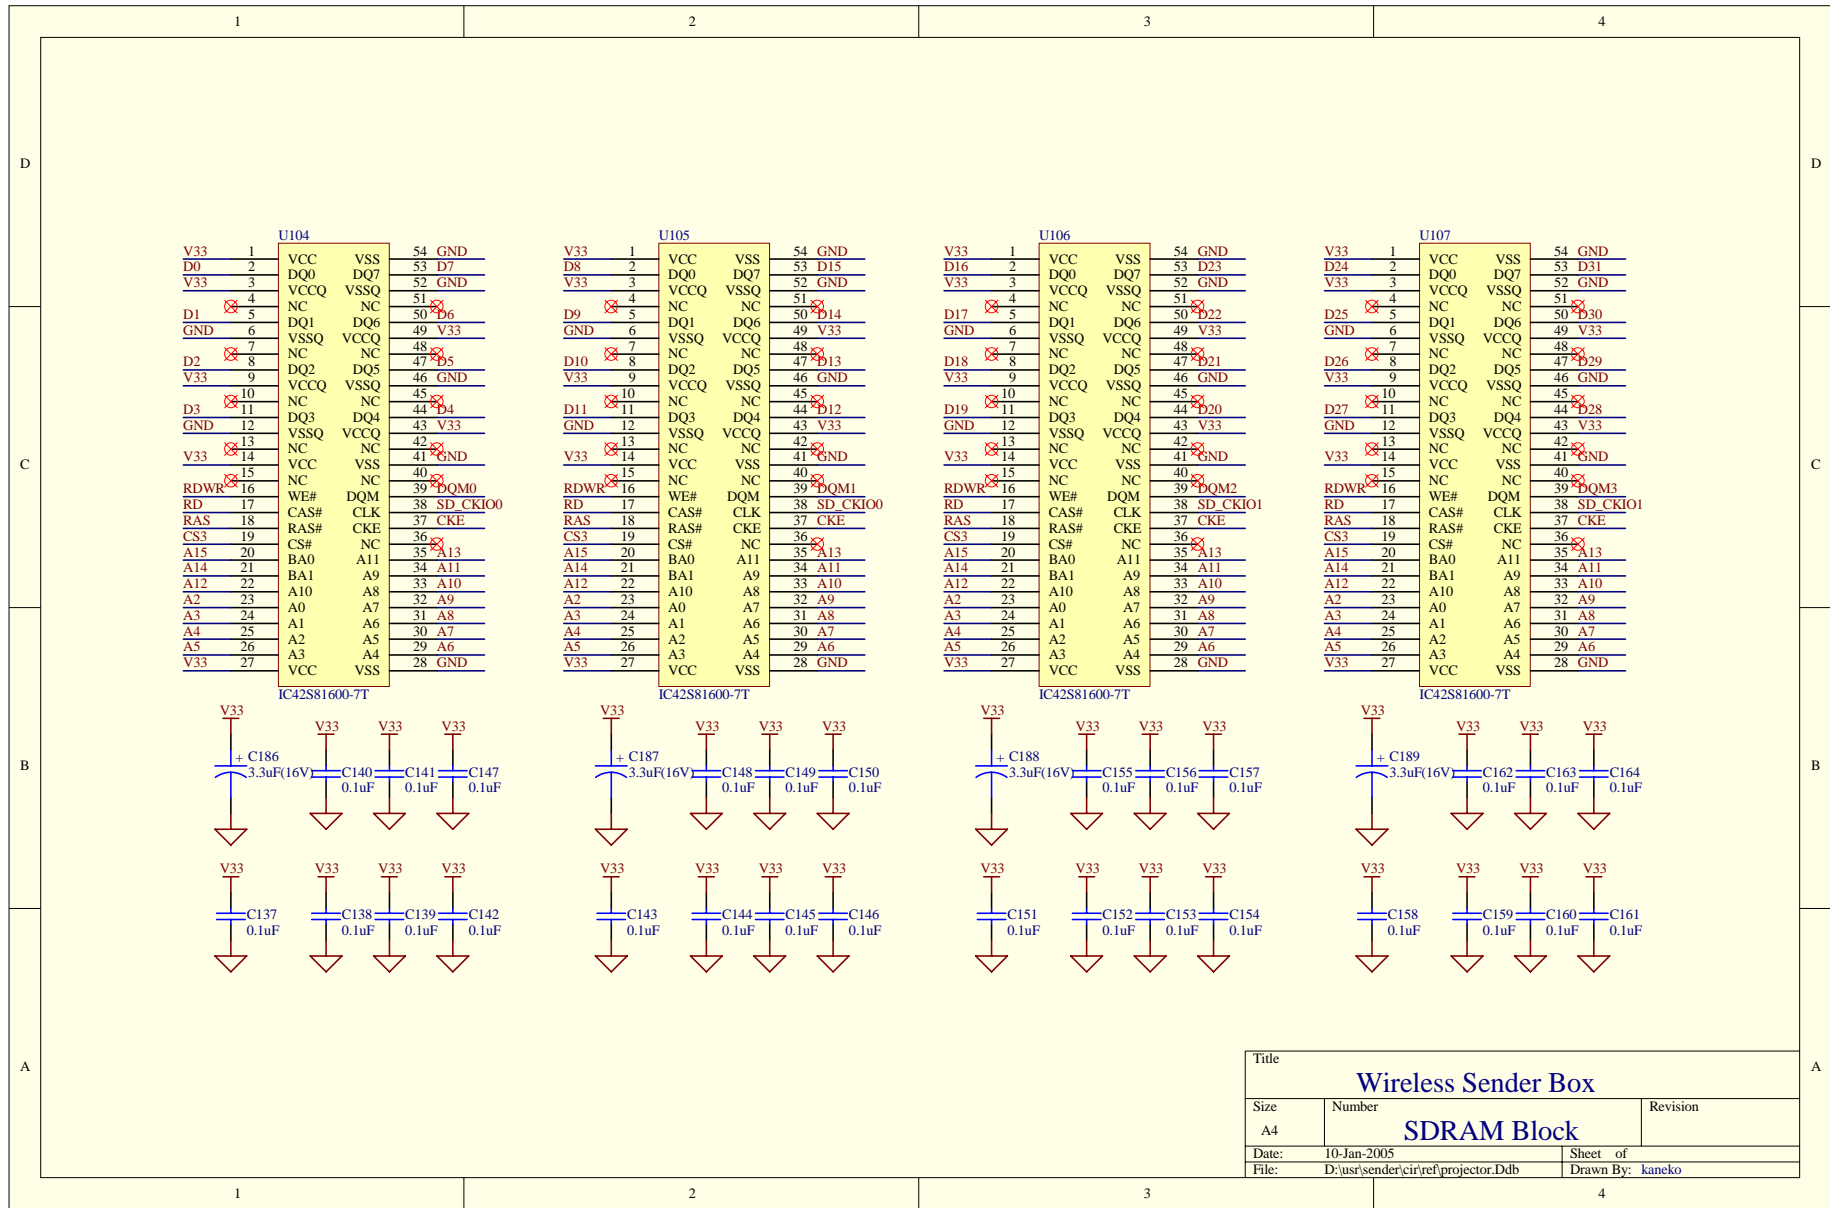

Title		
<b>Wireless Sender Box</b>		
Size	Number	Revision
A4	<b>main</b>	
Date:	10-Jan-2005	Sheet of
File:	D:\usr\sender\cirref\projector.Ddb	Drawn By: kaneko

Title		
Wireless Sender Box		
Size	Number	Revision
A4	CPU Block	
Date:	10-Jan-2005	Sheet of
File:	D:\usr\sender\cirref\projector.Ddb	Drawn By: kaneko

Title		
<b>Wireless Sender Box</b>		
Size	Number	Revision
A4	<b>Flush ROM Block</b>	
Date:	10-Jan-2005	Sheet of
File:	D:\usr\sender\cirref\projector.Ddb	Drawn By: kaneko

Title		
<b>Wireless Sender Box</b>		
Size	Number	Revision
A4	<b>SDRAM Block</b>	
Date:	10-Jan-2005	Sheet of
File:	D:\usr\sender\cirref\projector.Ddb	Drawn By: kaneko

Title		
Wireless Sender Box		
Size	Number	Revision
A4	Mode Block	
Date:	10-Jan-2005	Sheet of
File:	D:\usr\sender\cir\ref\projector.Ddb	Drawn By: kaneko

Title		
<b>Wireless Sender Box</b>		
Size	Number	Revision
A4	<b>System Block</b>	
Date:	10-Jan-2005	Sheet of
File:	D:\usr\sender\cirref\projector.Ddb	Drawn By: kaneko