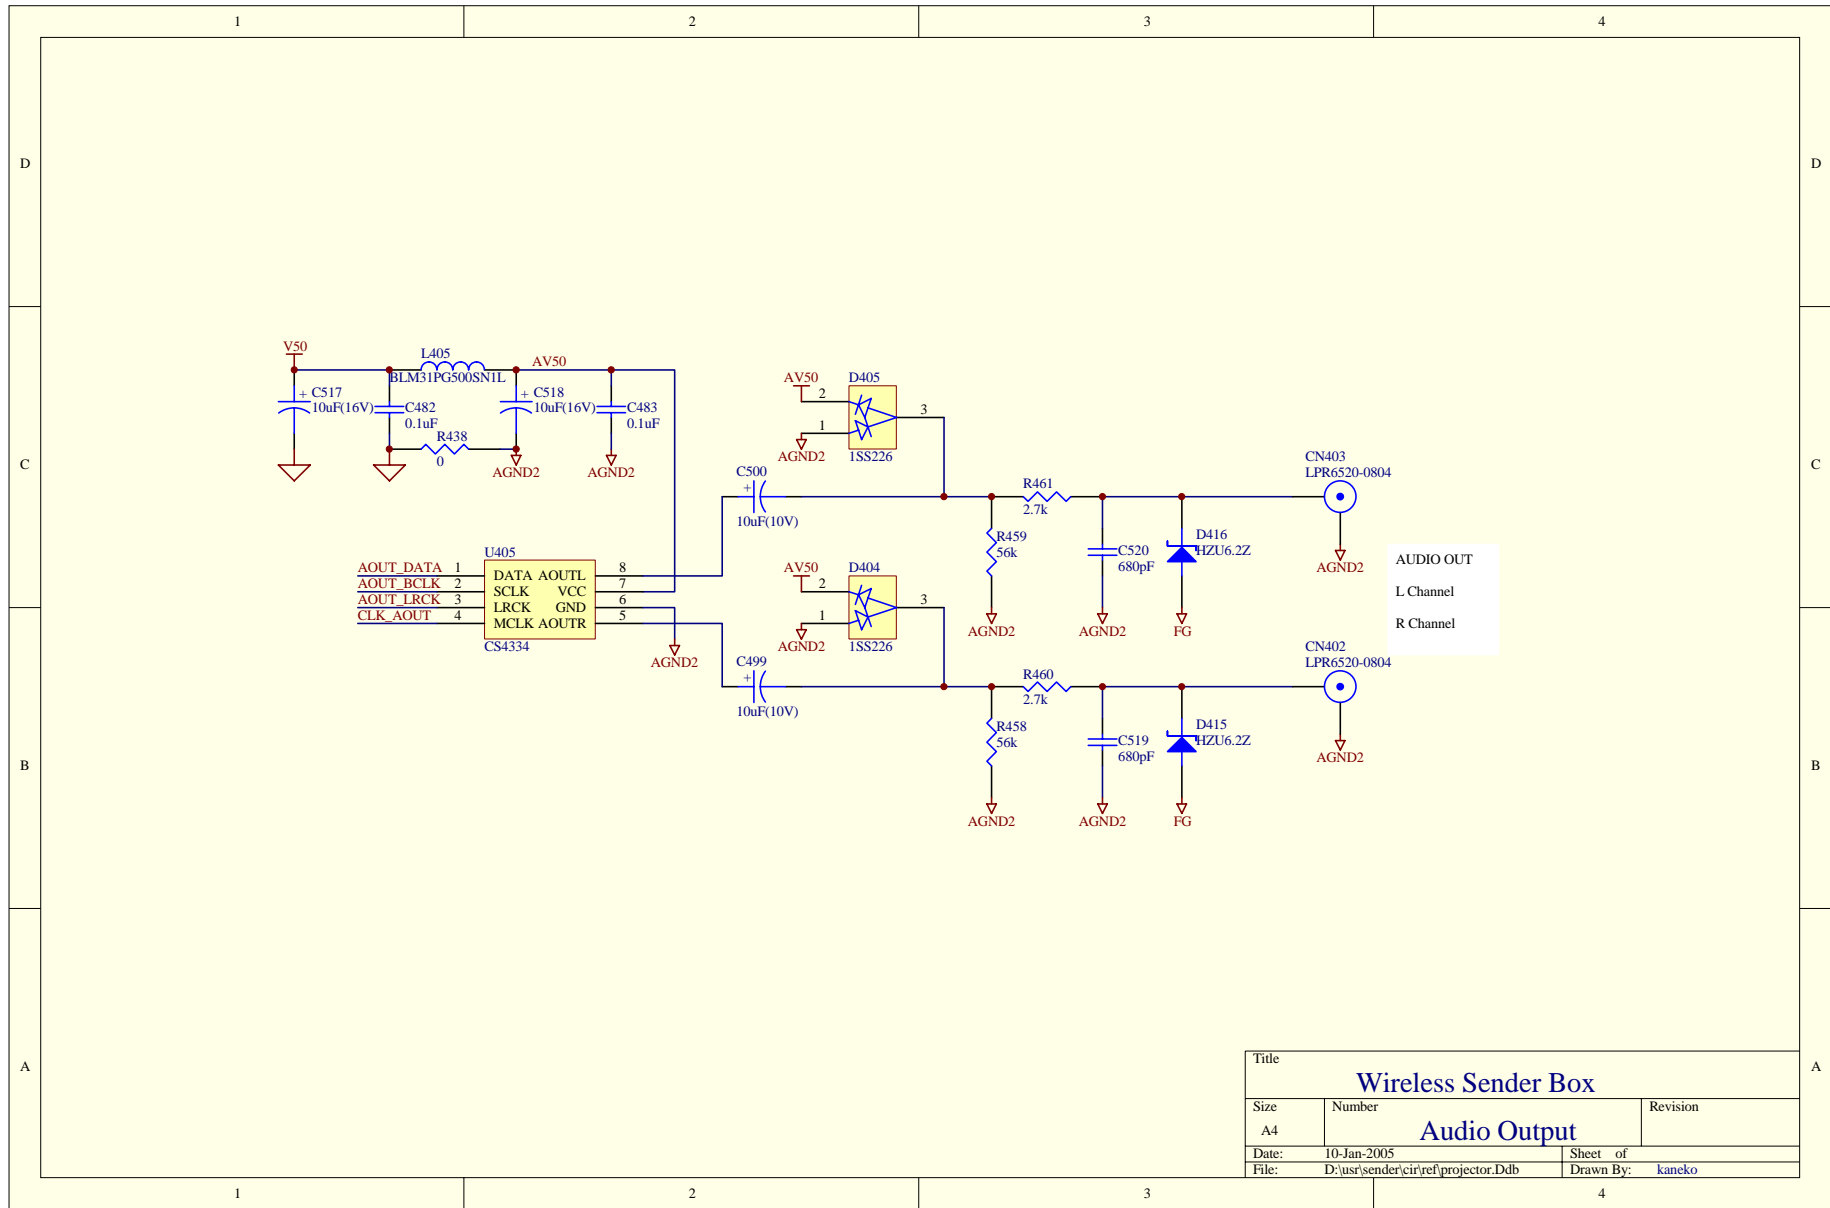

Title		
Wireless Sender Box		
Size	Number	Revision
A4	Audio Output	
Date:	10-Jan-2005	Sheet of
File:	D:\usr\sender\cirref\projector.Ddb	Drawn By: kaneko