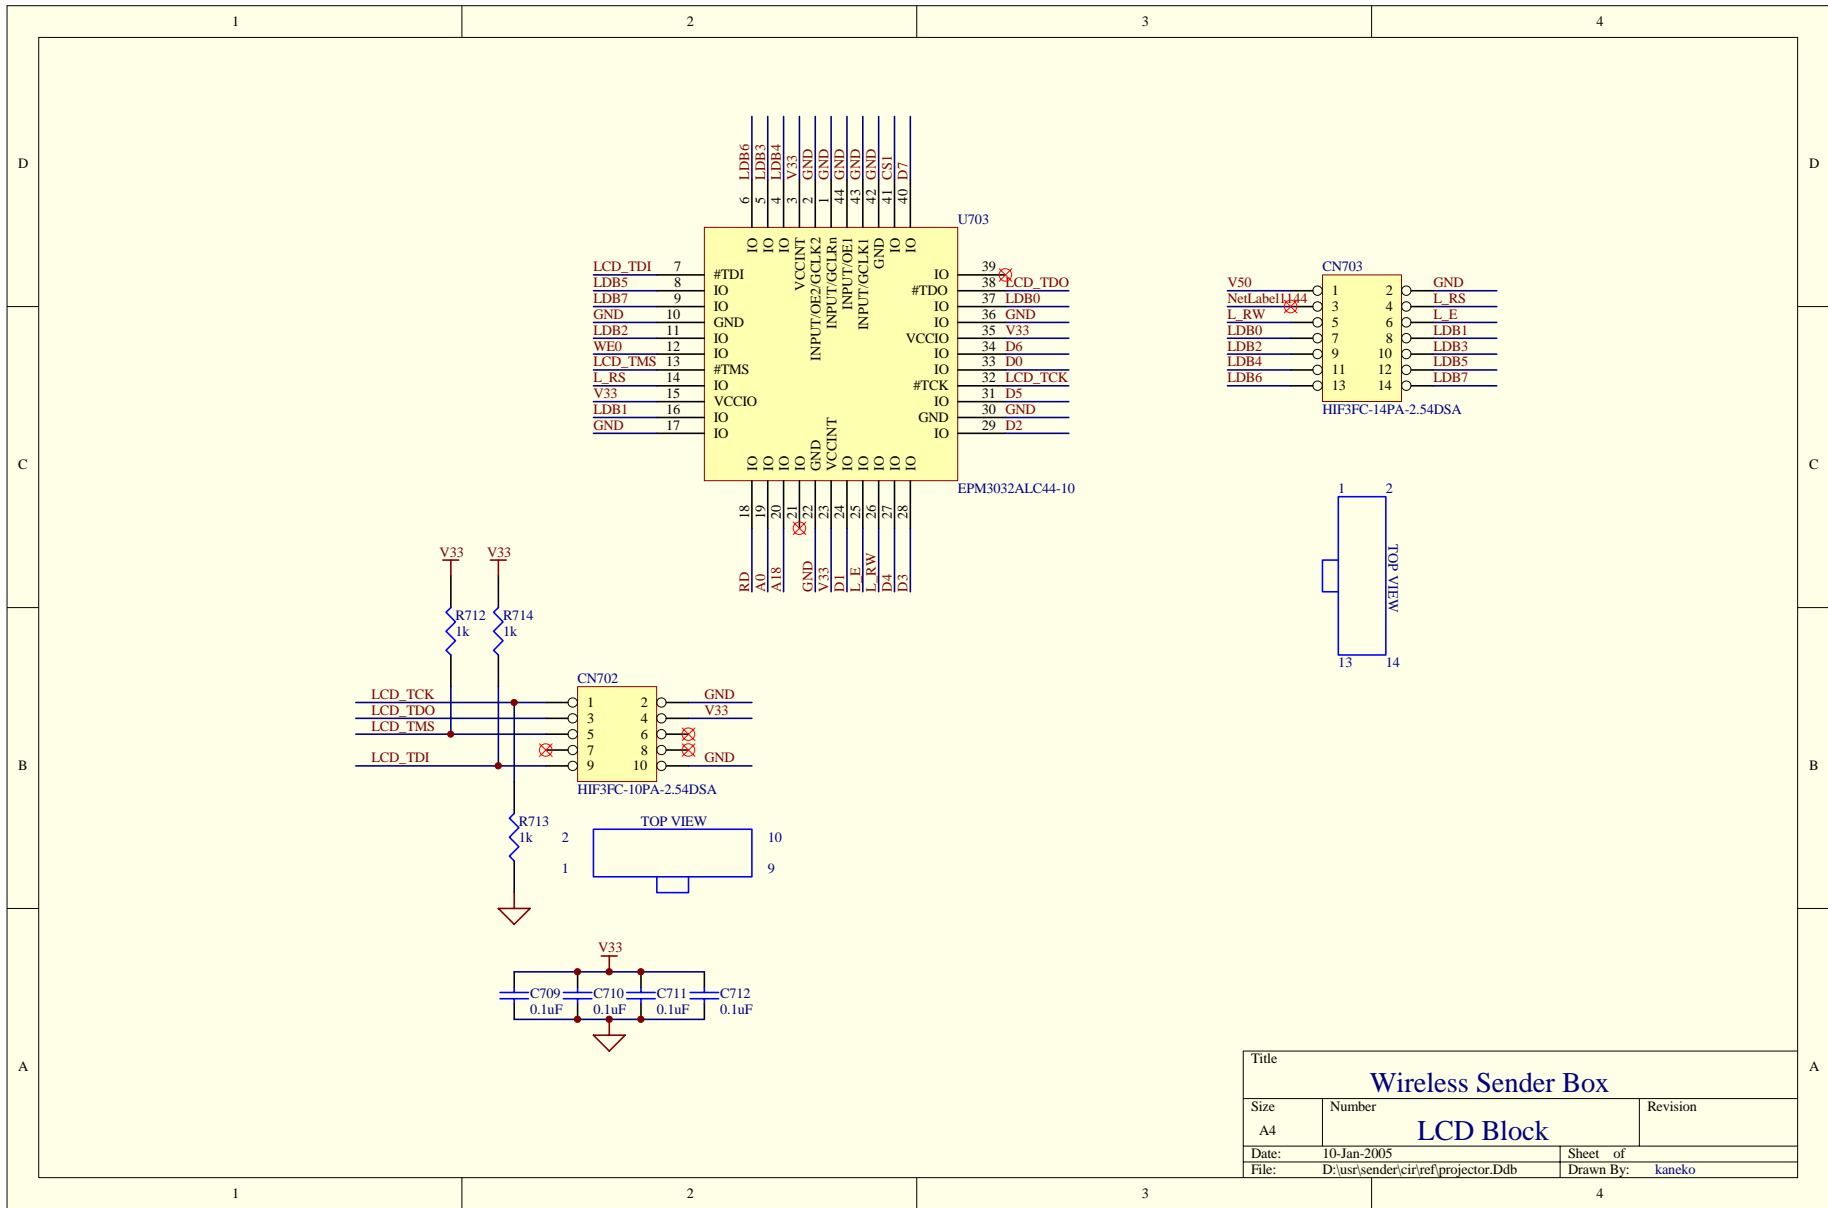

Title		
<b>Wireless Sender Box</b>		
Size	Number	Revision
A4	<b>GPIO Block</b>	
Date:	10-Jan-2005	Sheet of
File:	D:\usr\sender\cirref\projector.Ddb	Drawn By: kaneko

Title		
<b>Wireless Sender Box</b>		
Size	Number	Revision
A4		
<b>Power Block</b>		
Date:	10-Jan-2005	Sheet of
File:	D:\usr\sender\cirref\projector.Ddb	Drawn By:
		kaneko

Title		
<b>Wireless Sender Box</b>		
Size	Number	Revision
A4	<b>LANC Block</b>	
Date:	10-Jan-2005	Sheet of
File:	D:\usr\sender\cir\ref\projector.Ddb	Drawn By:
		kaneko

Title		
<b>Wireless Sender Box</b>		
Size	Number	Revision
A4	<b>LAN I/F Block</b>	
Date:	10-Jan-2005	Sheet of
File:	D:\usr\sender\cirref\projector.Ddb	Drawn By: kaneko