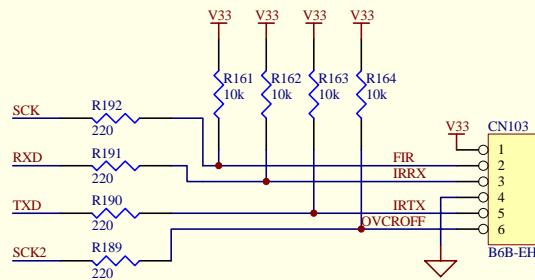

Title		
Wireless Sender Box		
Size	Number	Revision
A4	Debug Block	
Date:	10-Jan-2005	Sheet of
File:	D:\usr\sender\cir\ref\projector.Ddb	Drawn By: kaneko