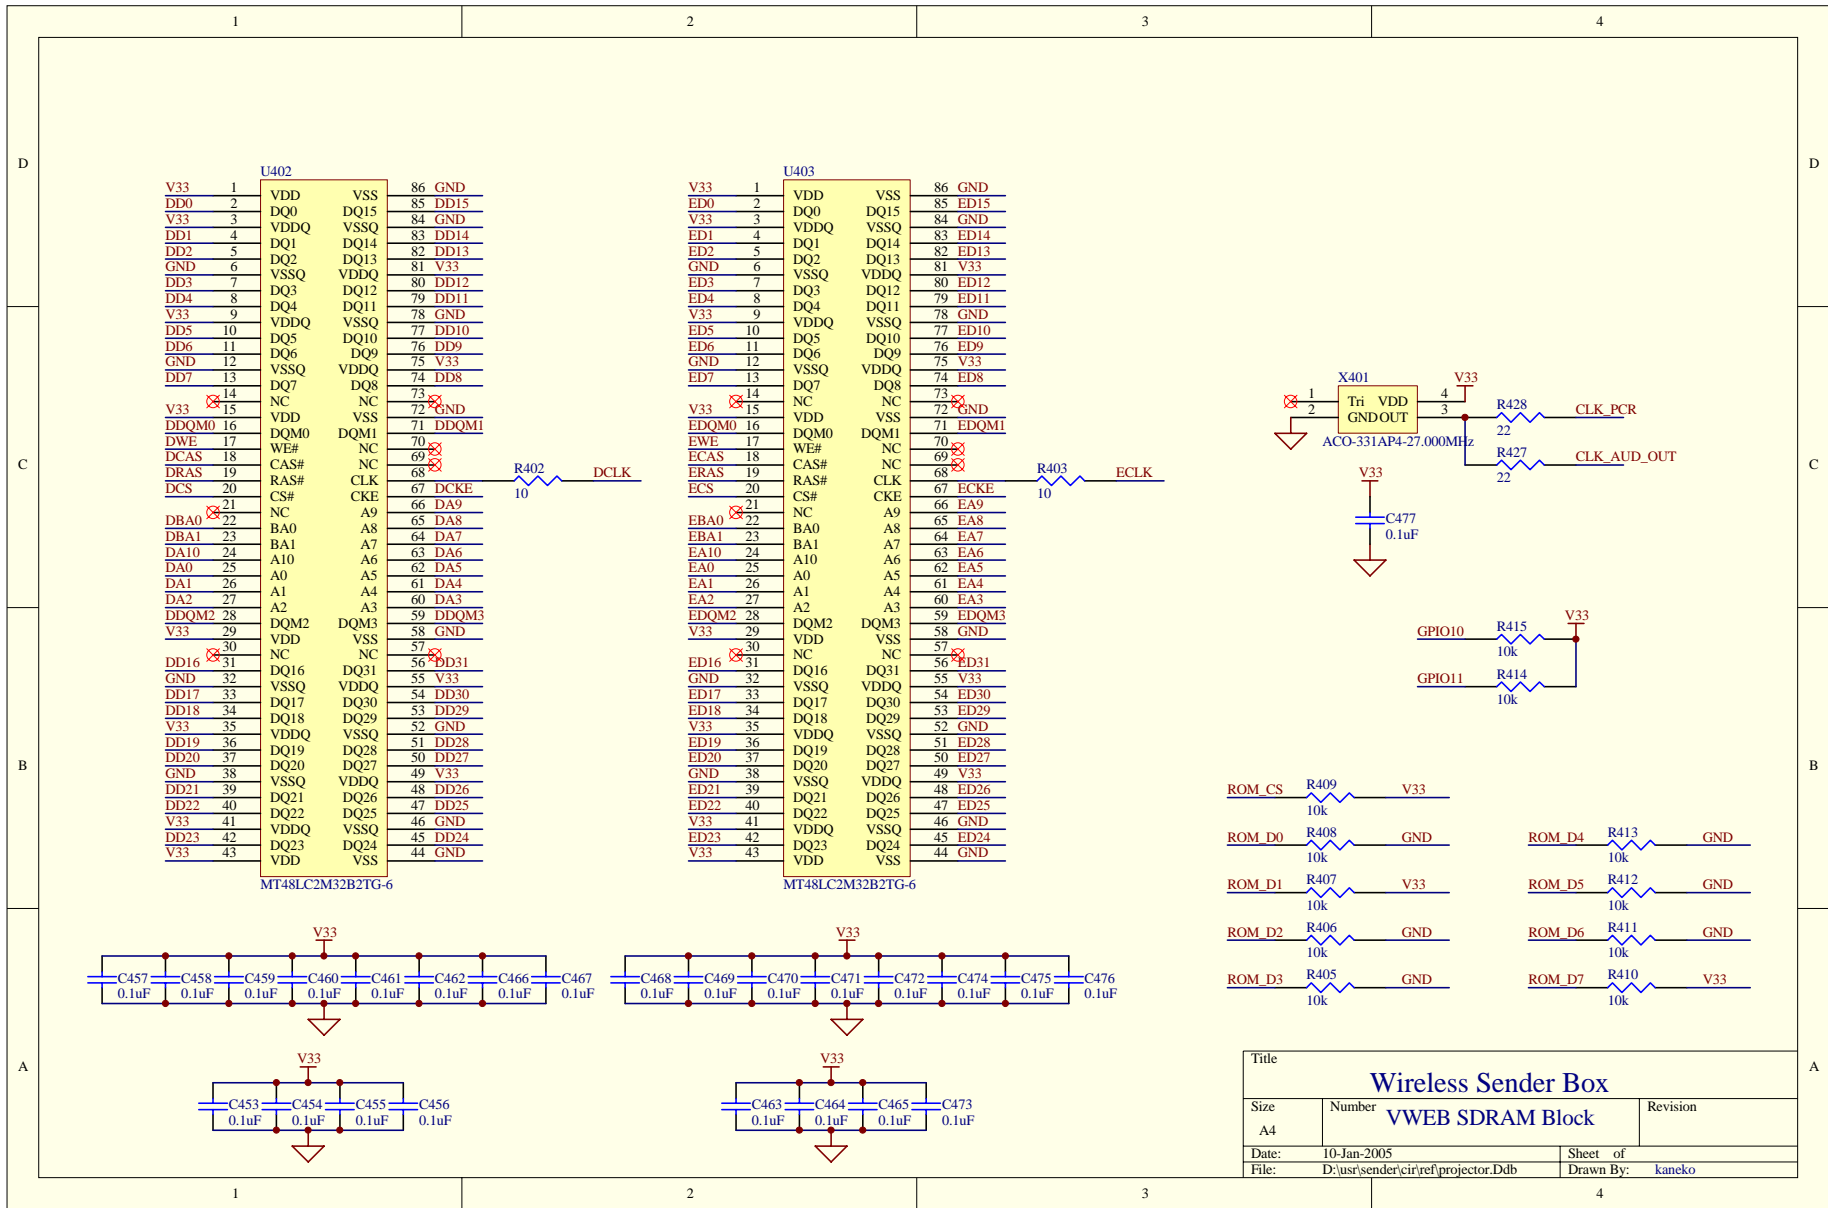

Title		
<b>Wireless Sender Box</b>		
Size	Number	Revision
A4	<b>Flush ROM Block</b>	
Date:	10-Jan-2005	Sheet of
File:	D:\usr\sender\cirref\projector.Ddb	Drawn By: kaneko

Title		
<b>Wireless Sender Box</b>		
Size	Number	Revision
A4	<b>SDRAM Block</b>	
Date:	10-Jan-2005	Sheet of
File:	D:\usr\sender\cirref\projector.Ddb	Drawn By: kaneko

Title		
Wireless Sender Box		
Size	Number	Revision
A4	Mode Block	
Date:	10-Jan-2005	Sheet of
File:	D:\usr\sender\cir\ref\projector.Ddb	Drawn By: kaneko

Title		
<b>Wireless Sender Box</b>		
Size	Number	Revision
A4	<b>System Block</b>	
Date:	10-Jan-2005	Sheet of
File:	D:\usr\sender\cirref\projector.Ddb	Drawn By: kaneko

Title		
<b>Wireless Sender Box</b>		
Size	Number	Revision
A4	<b>Debug Block</b>	
Date:	10-Jan-2005	Sheet of
File:	D:\usr\sender\cir\ref\projector.Ddb	Drawn By: kaneko

Title		
<b>Wireless Sender Box</b>		
Size	Number	Revision
A4	<b>VWEB Block</b>	
Date:	10-Jan-2005	Sheet of
File:	D:\usr\sender\cirref\projector.Ddb	Drawn By:
		kaneko