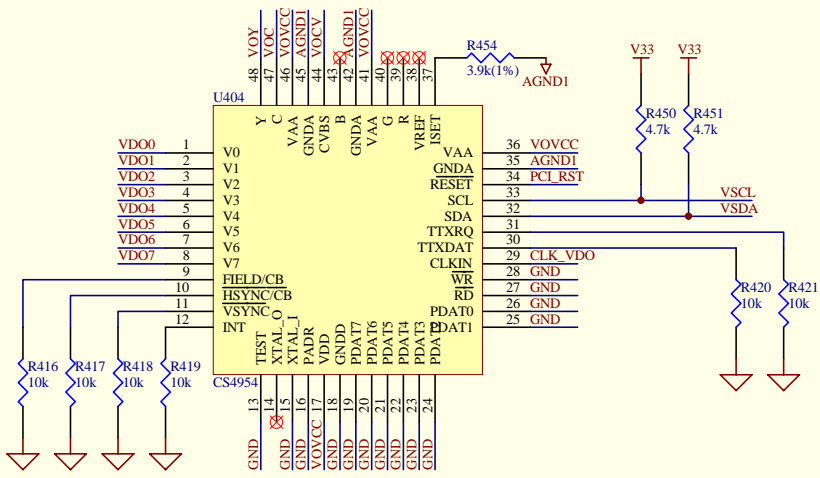

Title		
Wireless Sender Box		
Size	Number	Revision
A4	Video Output	
Date:	10-Jan-2005	Sheet of
File:	D:\usr\sender\cir\ref\projector.Ddb	Drawn By: kaneko