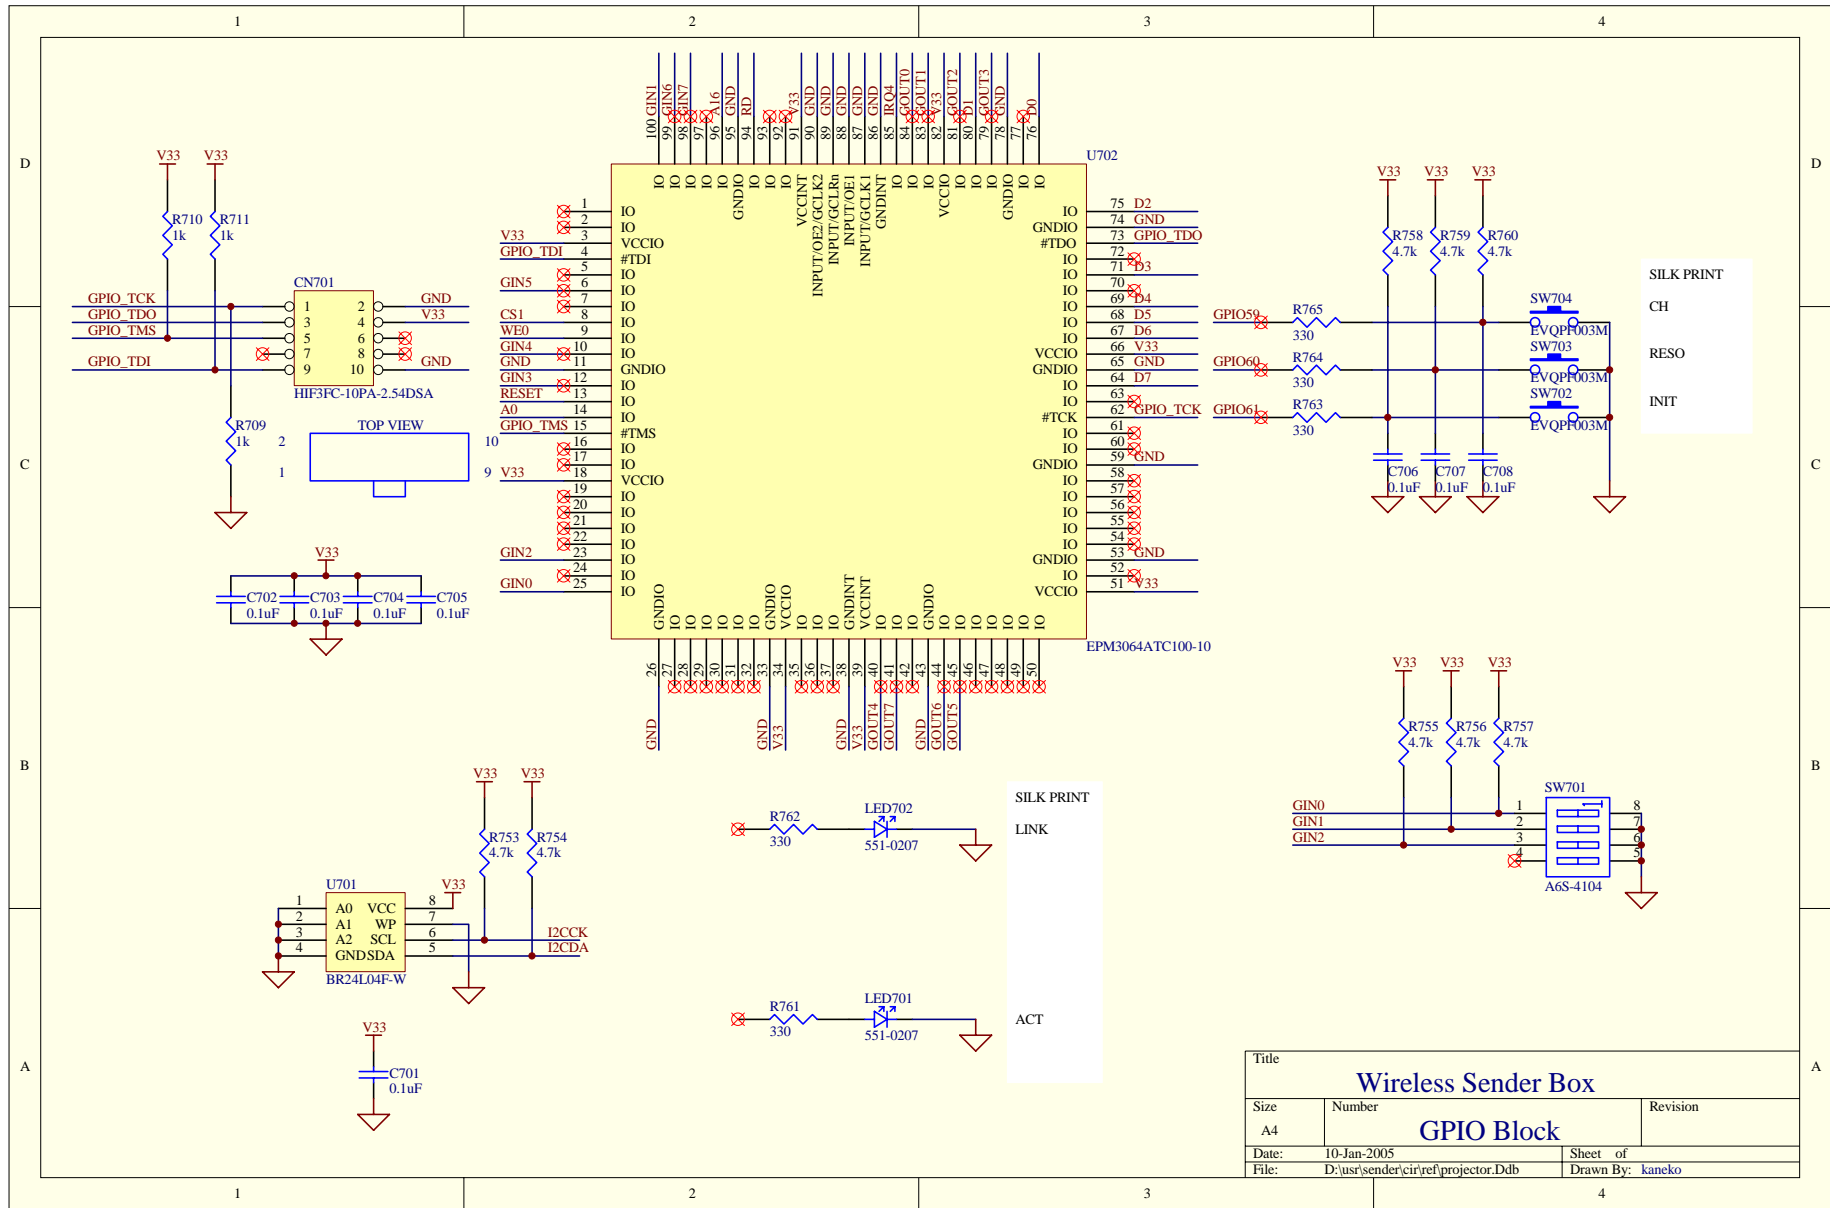

SILK PRINT
CH
RESO
INIT

SILK PRINT
LINK
ACT

Title		
Wireless Sender Box		
Size	Number	Revision
A4	GPIO Block	
Date:	10-Jan-2005	Sheet of
File:	D:\usr\sender\cirref\projector.Ddb	Drawn By: kaneko