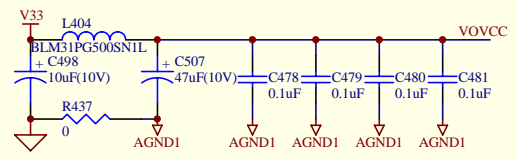

Title		
Wireless Sender Box		
Size	Number	Revision
A4	Video Output	
Date:	10-Jan-2005	Sheet of
File:	D:\usr\sender\cir\ref\projector.Ddb	Drawn By: kaneko