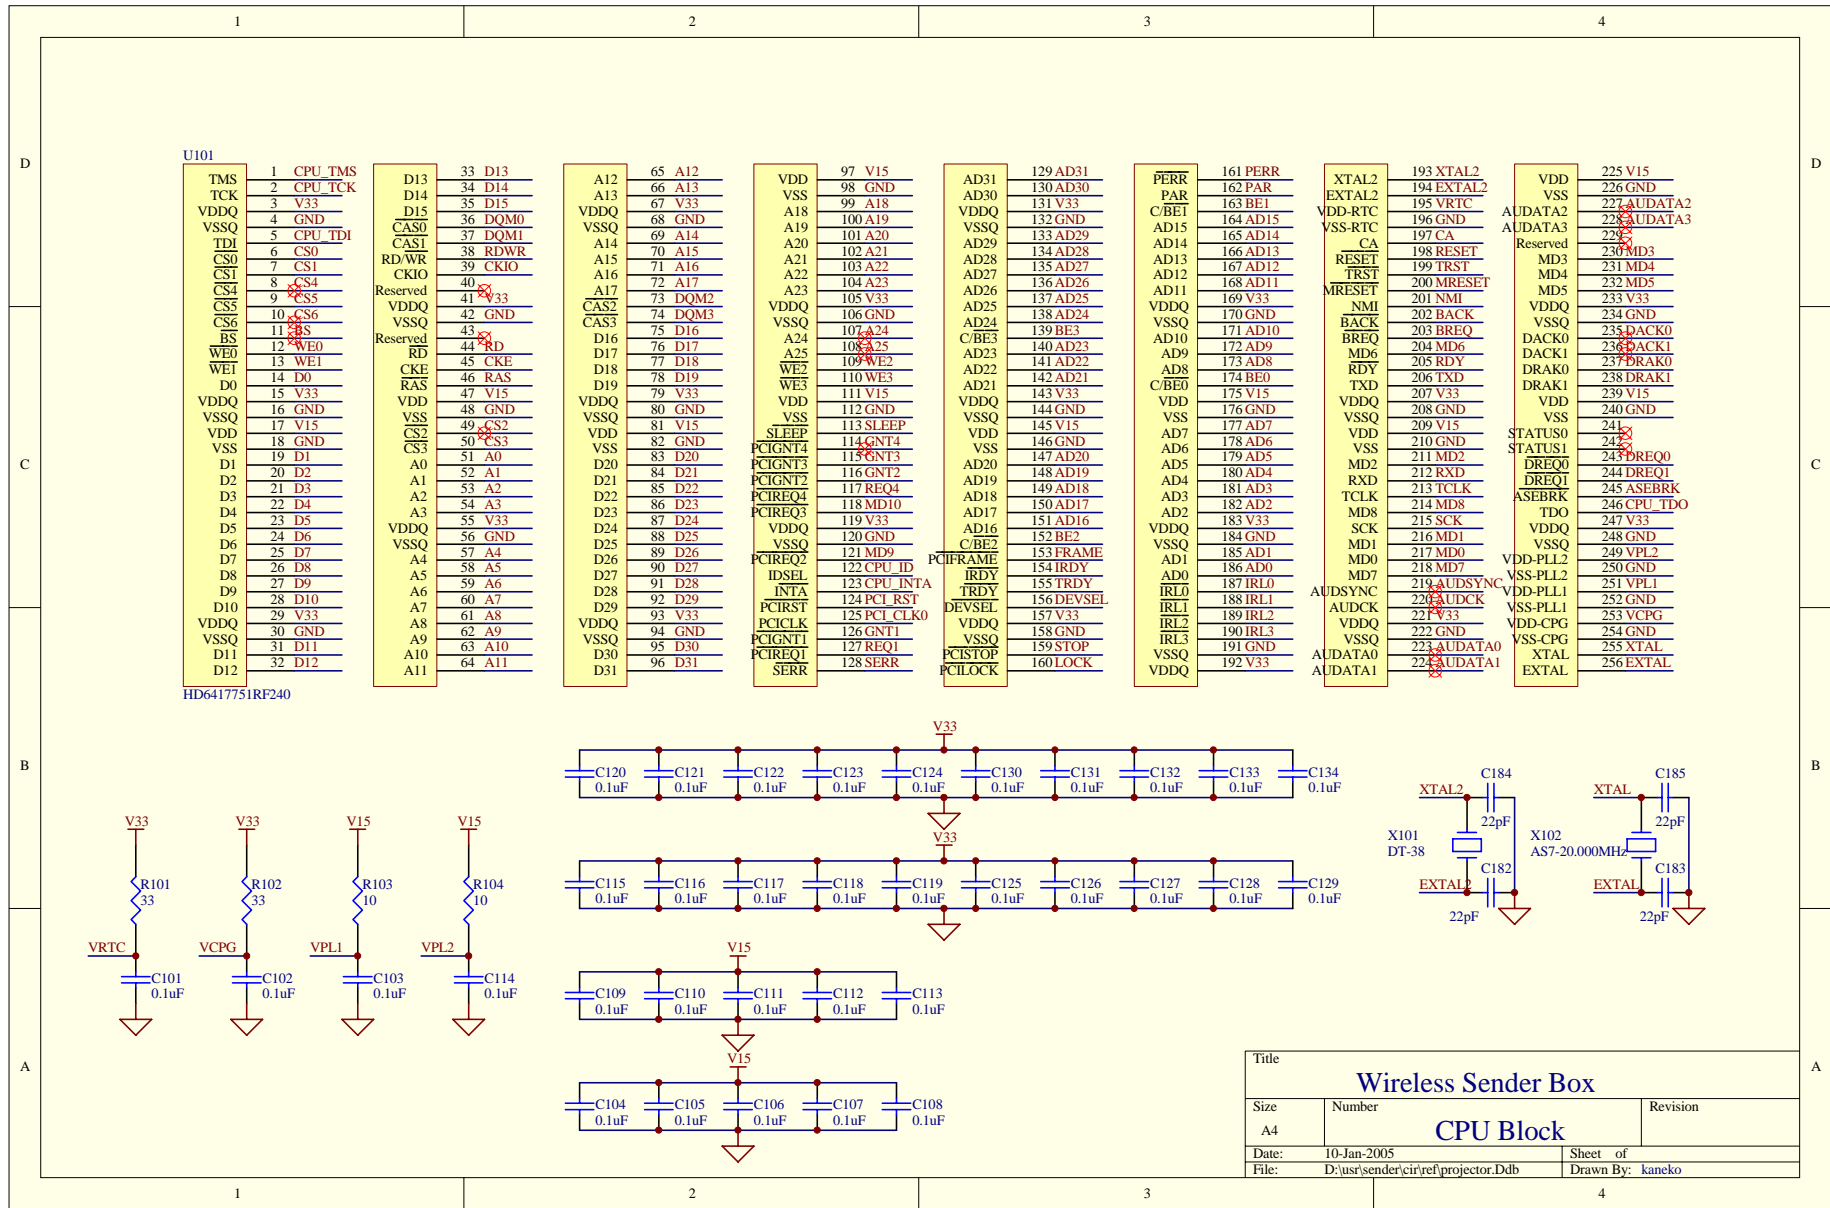

Title		
<b>Wireless Sender Box</b>		
Size	Number	Revision
A4	<b>main</b>	
Date:	10-Jan-2005	Sheet of
File:	D:\usr\sender\cirref\projector.Ddb	Drawn By: kaneko

Title		
Wireless Sender Box		
Size	Number	Revision
A4	CPU Block	
Date:	10-Jan-2005	Sheet of
File:	D:\usr\sender\cirref\projector.Ddb	Drawn By: kaneko

Title		
<b>Wireless Sender Box</b>		
Size	Number	Revision
A4	<b>Flush ROM Block</b>	
Date:	10-Jan-2005	Sheet of
File:	D:\usr\sender\cirref\projector.Ddb	Drawn By: kaneko

Title		
<b>Wireless Sender Box</b>		
Size	Number	Revision
A4	<b>SDRAM Block</b>	
Date:	10-Jan-2005	Sheet of
File:	D:\usr\sender\cirref\projector.Ddb	Drawn By: kaneko

Title		
Wireless Sender Box		
Size	Number	Revision
A4	Mode Block	
Date:	10-Jan-2005	Sheet of
File:	D:\usr\sender\cir\ref\projector.Ddb	Drawn By: kaneko

Title		
<b>Wireless Sender Box</b>		
Size	Number	Revision
A4	<b>System Block</b>	
Date:	10-Jan-2005	Sheet of
File:	D:\usr\sender\cirref\projector.Ddb	Drawn By: kaneko

Title		
<b>Wireless Sender Box</b>		
Size	Number	Revision
A4	<b>LANC Block</b>	
Date:	10-Jan-2005	Sheet of
File:	D:\usr\sender\cir\ref\projector.Ddb	Drawn By:
		kaneko

Title		
<b>Wireless Sender Box</b>		
Size	Number	Revision
A4	<b>LAN I/F Block</b>	
Date:	10-Jan-2005	Sheet of
File:	D:\usr\sender\cirref\projector.Ddb	Drawn By: kaneko