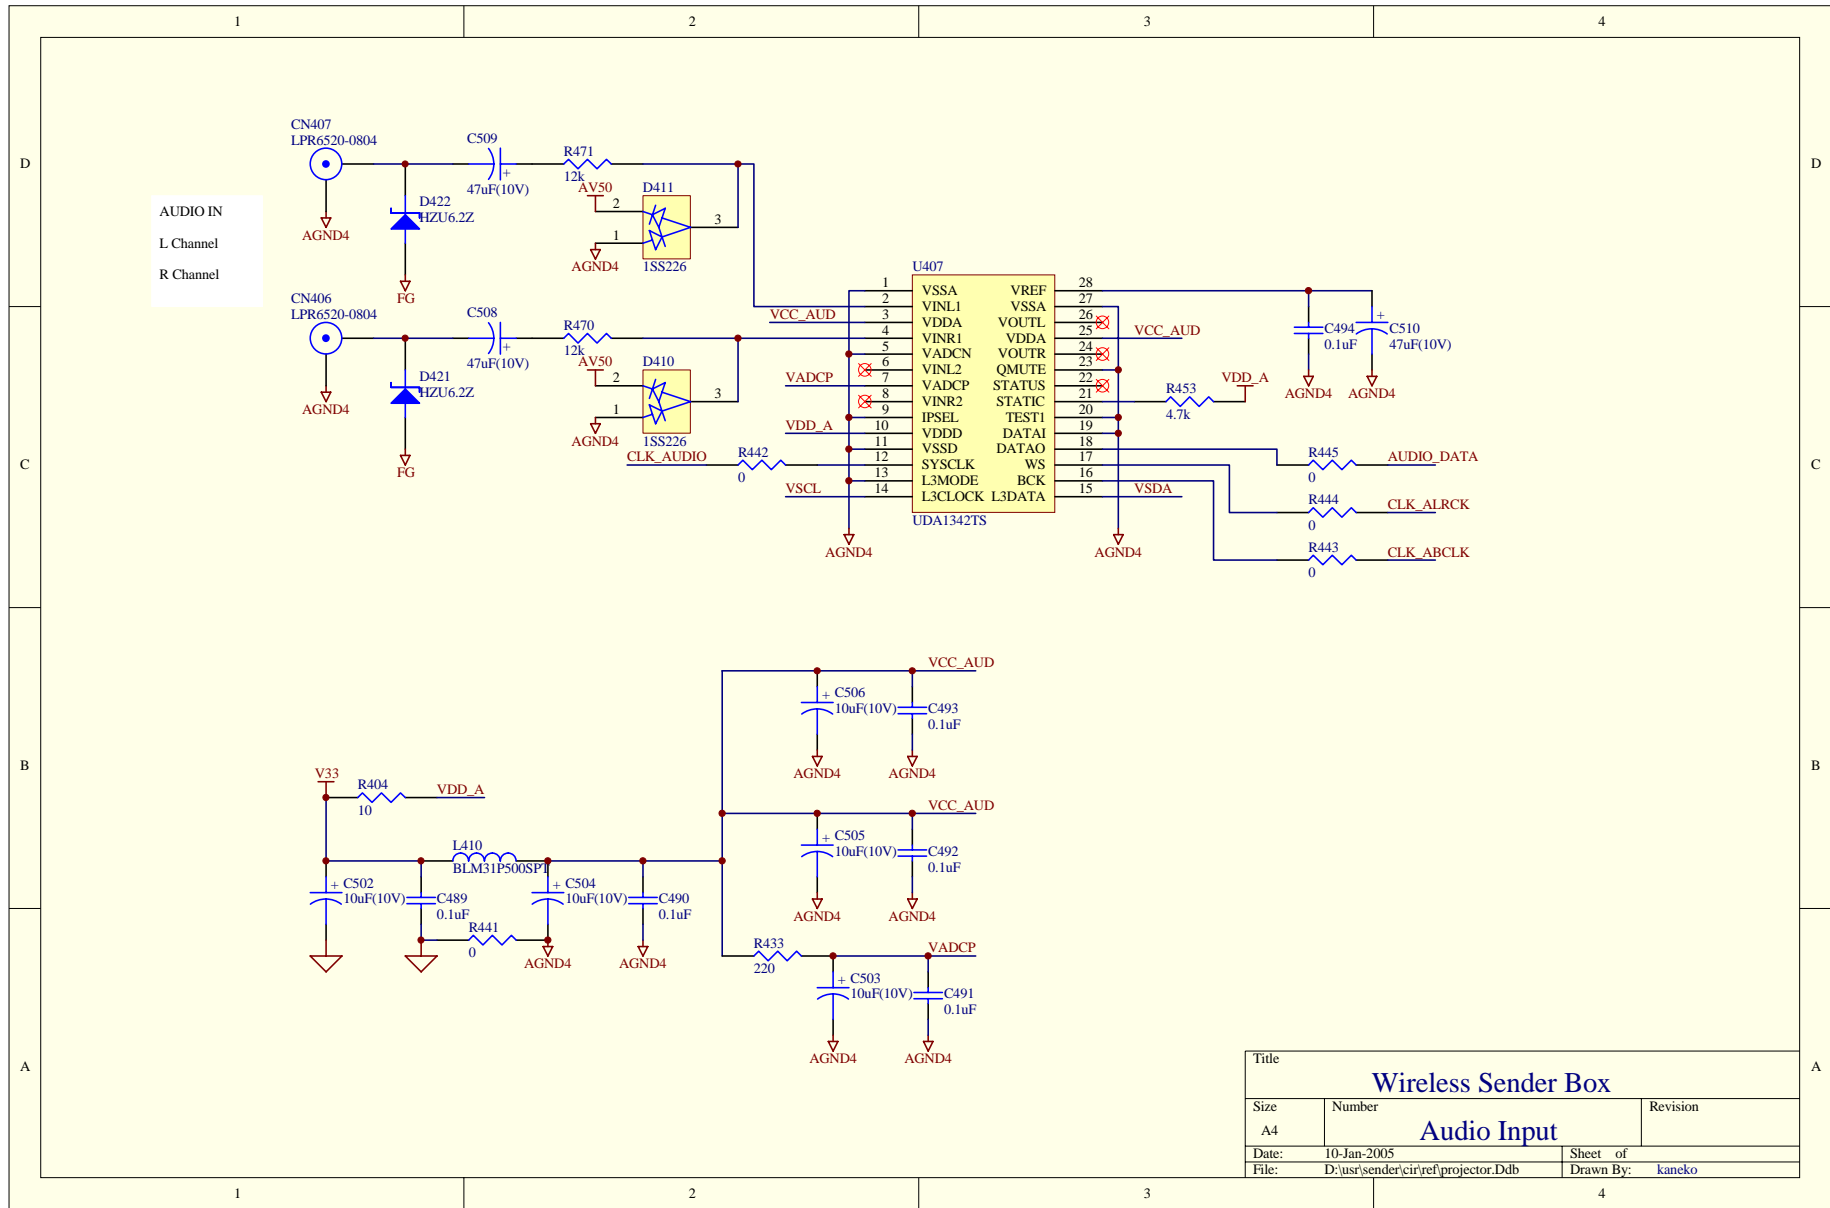

Title		
<b>Wireless Sender Box</b>		
Size	Number	Revision
A4	<b>LANC Block</b>	
Date:	10-Jan-2005	Sheet of
File:	D:\usr\sender\cir\ref\projector.Ddb	Drawn By:
		kaneko

Title		
<b>Wireless Sender Box</b>		
Size	Number	Revision
A4	<b>LAN I/F Block</b>	
Date:	10-Jan-2005	Sheet of
File:	D:\usr\sender\cirref\projector.Ddb	Drawn By: kaneko

Title		
<b>Wireless Sender Box</b>		
Size	Number	Revision
A4	<b>LCD Block</b>	
Date:	10-Jan-2005	Sheet of
File:	D:\usr\sender\cir\ref\projector.Ddb	Drawn By: kaneko

Title		
<b>Wireless Sender Box</b>		
Size	Number	Revision
A4	<b>Video Input</b>	
Date:	10-Jan-2005	Sheet of
File:	D:\usr\sender\cir\ref\projector.Ddb	Drawn By:
		kaneko