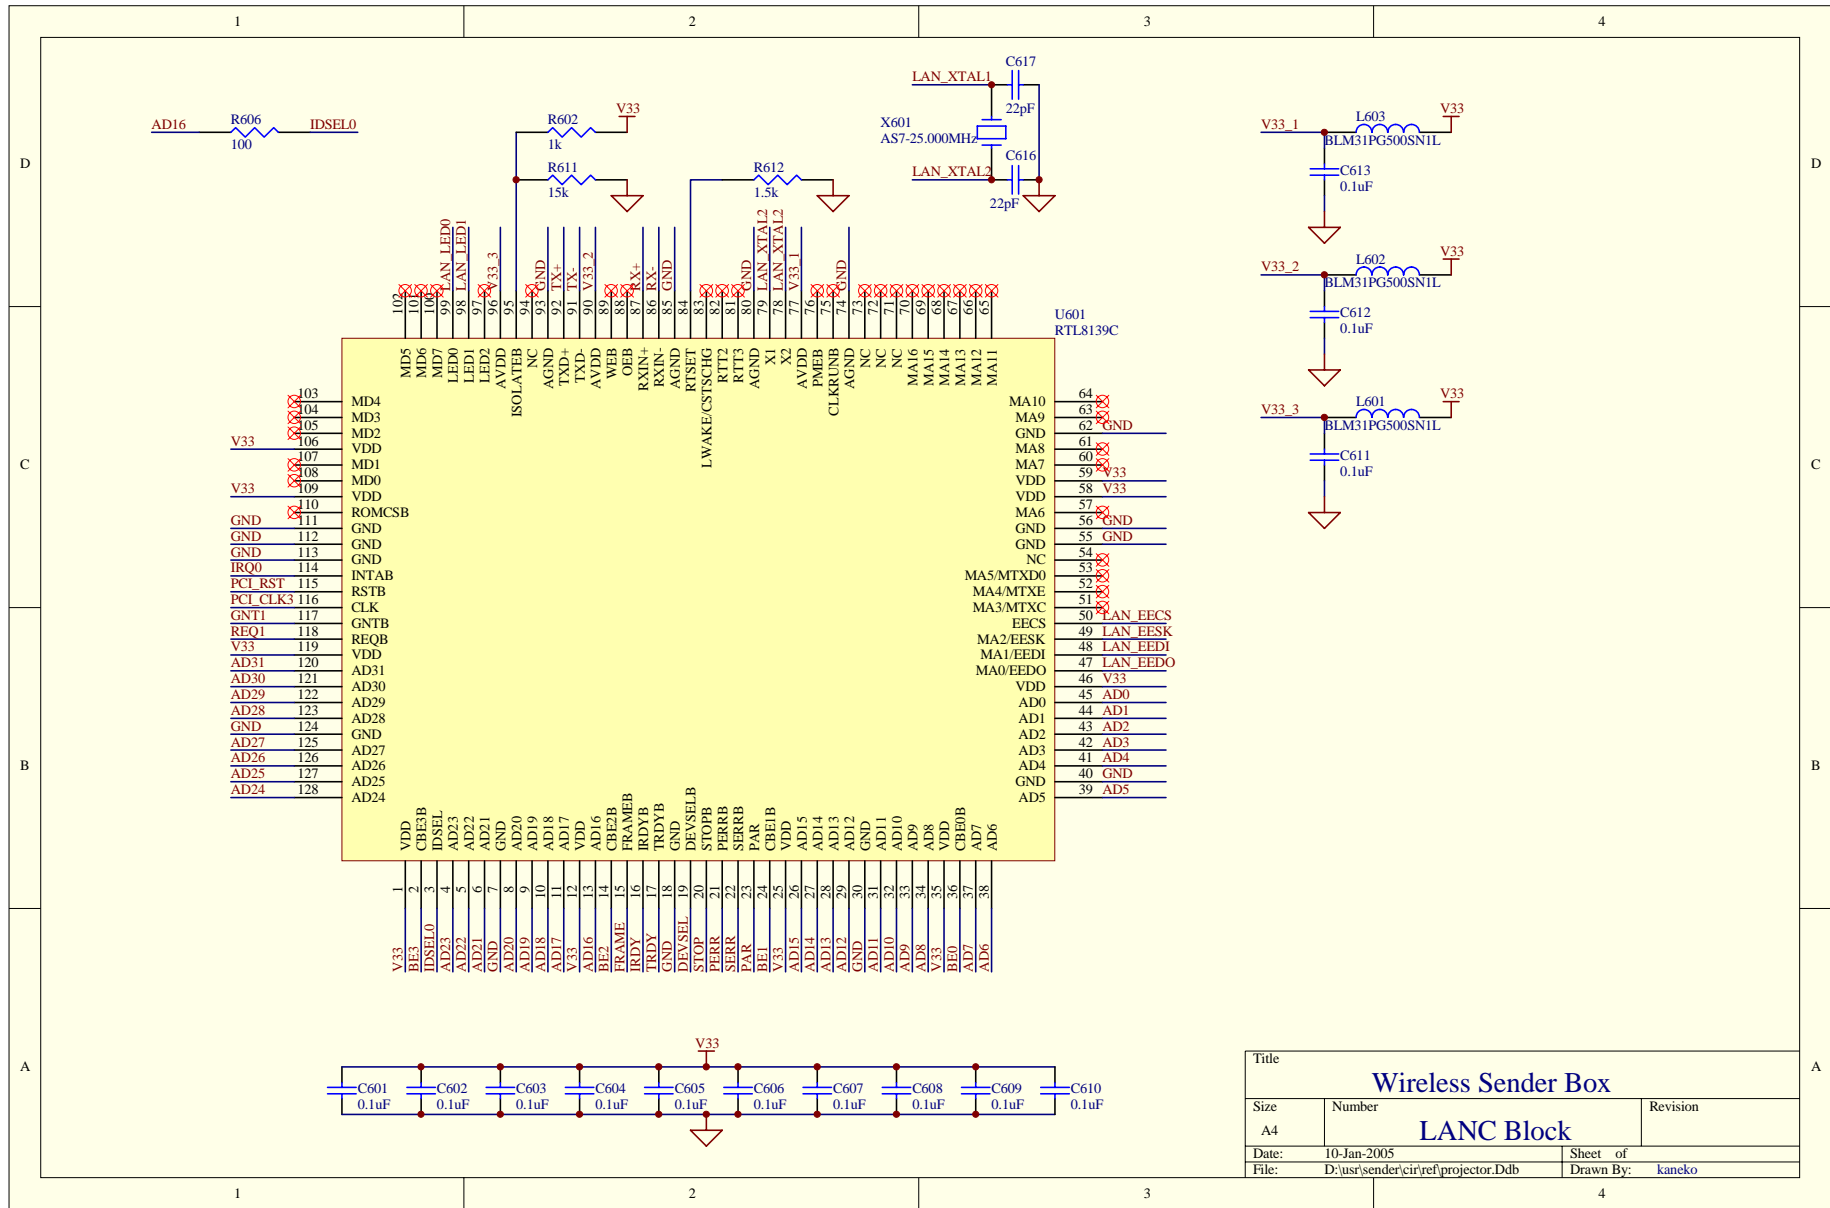

Title		
<b>Wireless Sender Box</b>		
Size	Number	Revision
A4	<b>Audio Output</b>	
Date:	10-Jan-2005	Sheet of
File:	D:\usr\sender\cirref\projector.Ddb	Drawn By: kaneko

SILK PRINT  
 CH  
 RESO  
 INIT

SILK PRINT  
 LINK  
 ACT

Title		
<b>Wireless Sender Box</b>		
Size	Number	Revision
A4	<b>GPIO Block</b>	
Date:	10-Jan-2005	Sheet of
File:	D:\usr\sender\cirref\projector.Ddb	Drawn By: kaneko

Title		
<b>Wireless Sender Box</b>		
Size	Number	Revision
A4		
<b>Power Block</b>		
Date:	10-Jan-2005	Sheet of
File:	D:\usr\sender\cirref\projector.Ddb	Drawn By:
		kaneko

Title		
<b>Wireless Sender Box</b>		
Size	Number	Revision
A4	<b>LANC Block</b>	
Date:	10-Jan-2005	Sheet of
File:	D:\usr\sender\cir\ref\projector.Ddb	Drawn By:
		kaneko

Title		
<b>Wireless Sender Box</b>		
Size	Number	Revision
A4	<b>LAN I/F Block</b>	
Date:	10-Jan-2005	Sheet of
File:	D:\usr\sender\cirref\projector.Ddb	Drawn By: kaneko