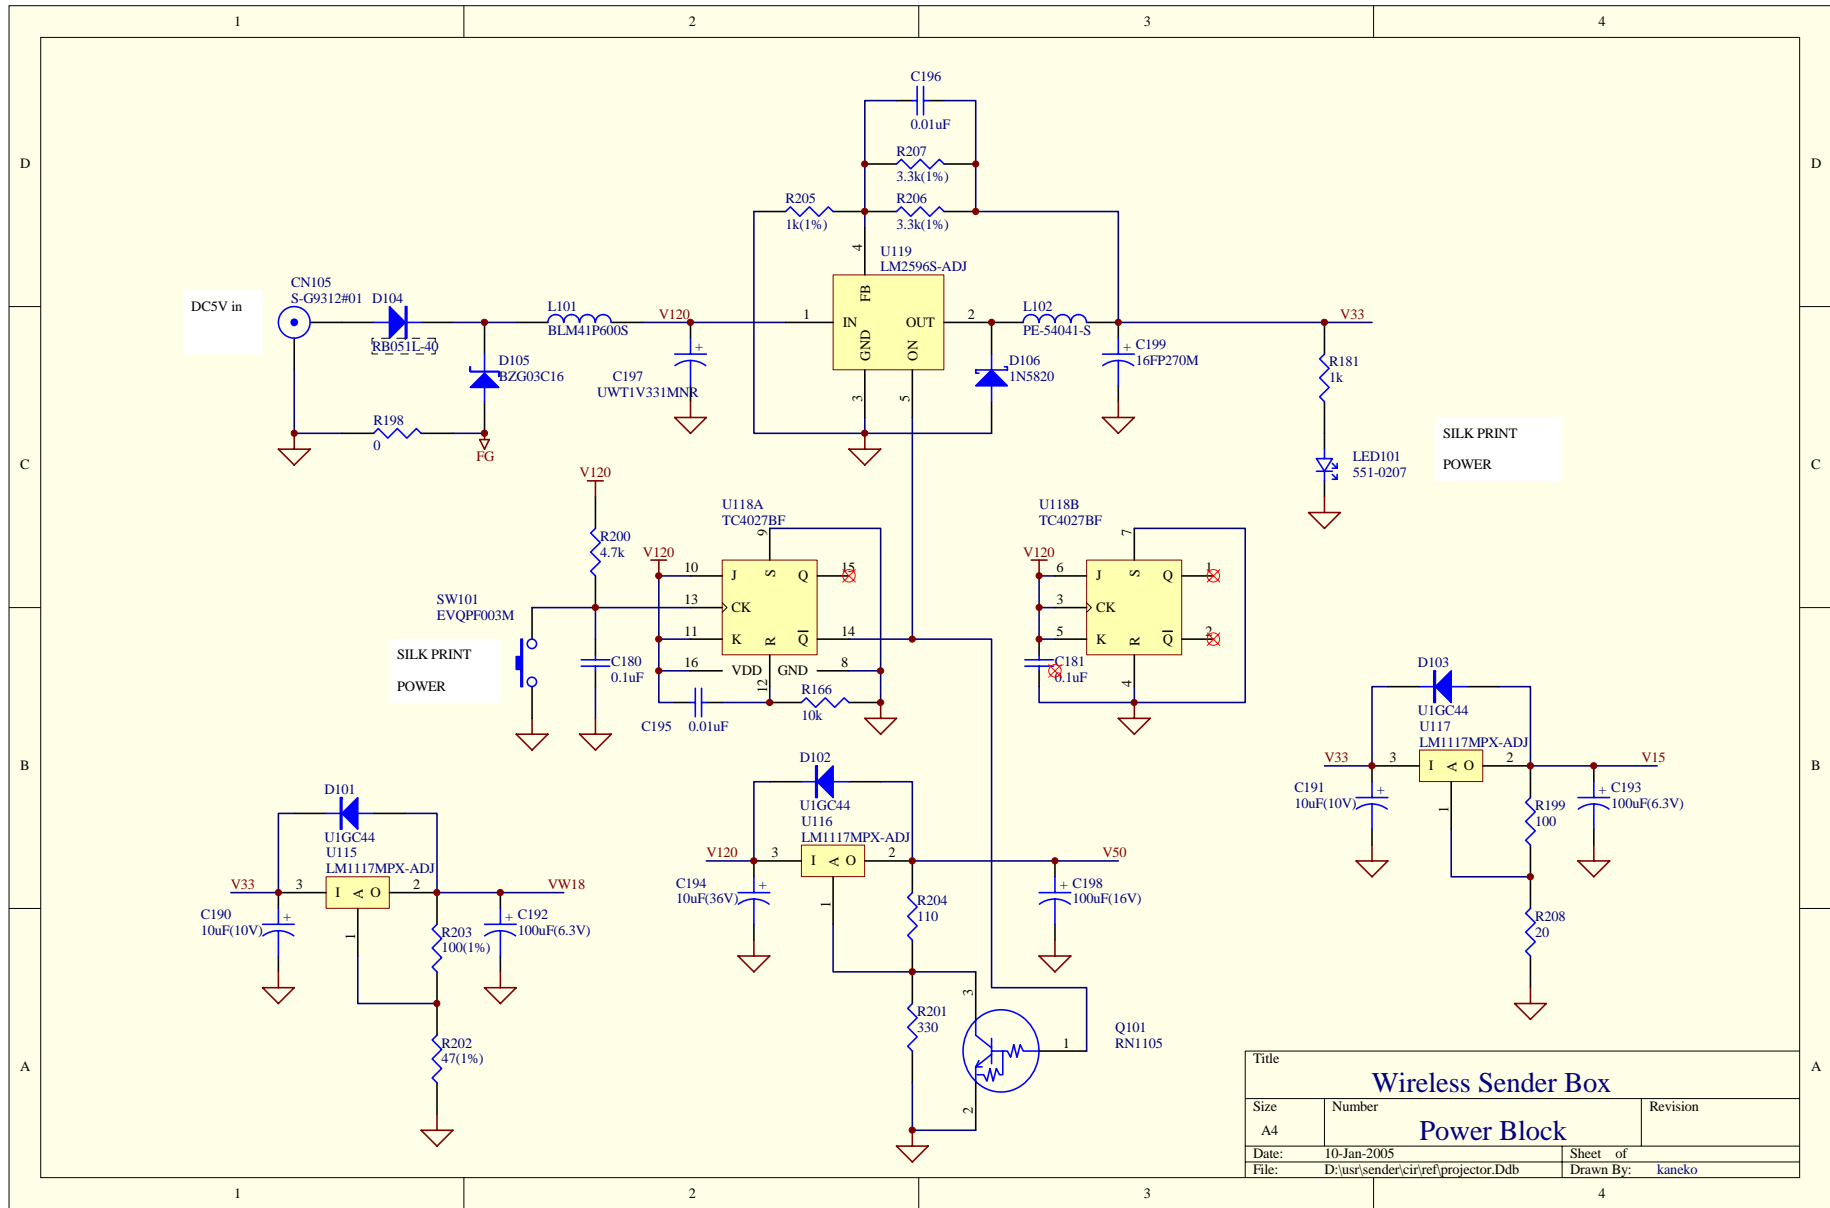

Title		
Wireless Sender Box		
Size	Number	Revision
A4		
Power Block		
Date:	10-Jan-2005	Sheet of
File:	D:\usr\sender\cirref\projector.Ddb	Drawn By:
		kaneko