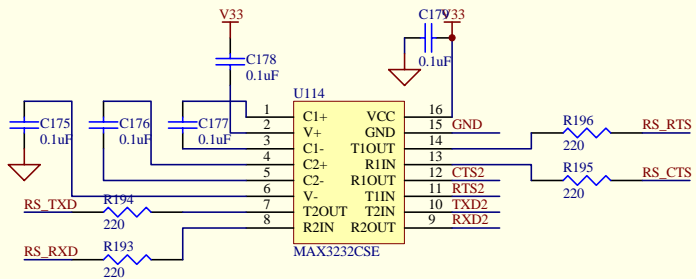

Title		
Wireless Sender Box		
Size	Number	Revision
A4	Debug Block	
Date:	10-Jan-2005	Sheet of
File:	D:\usr\sender\cir\ref\projector.Ddb	Drawn By: kaneko