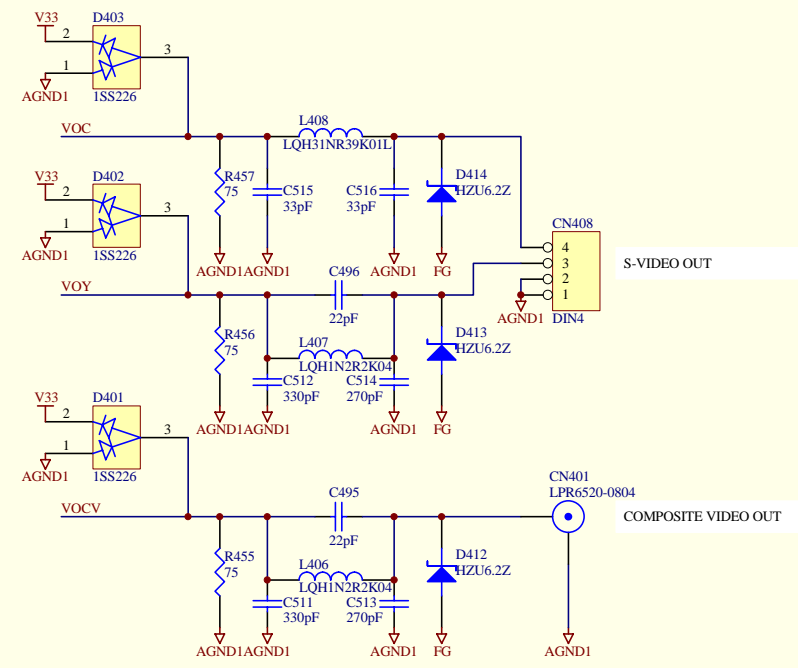

Title		
Wireless Sender Box		
Size	Number	Revision
A4	Video Output	
Date:	10-Jan-2005	Sheet of
File:	D:\usr\sender\cir\ref\projector.Ddb	Drawn By: kaneko