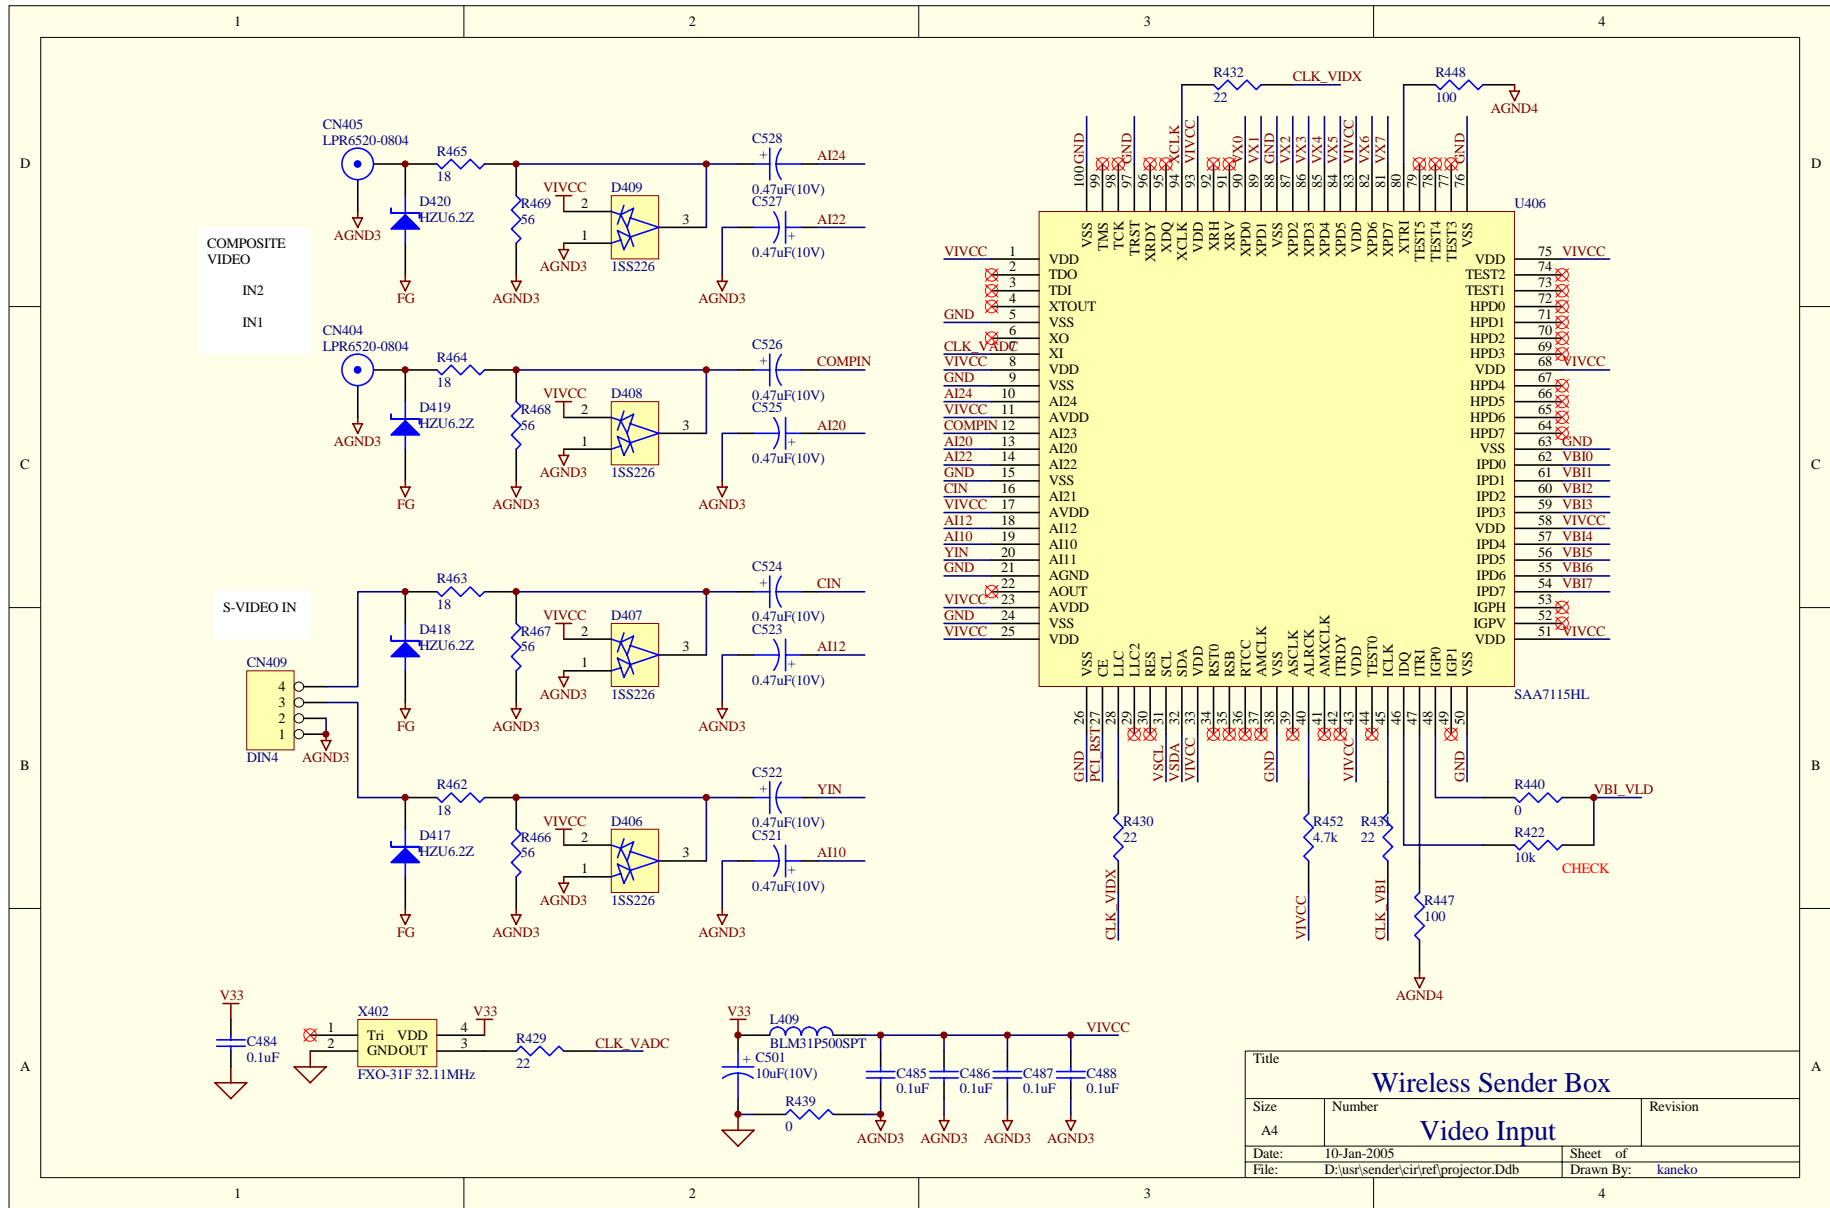

Title		
<b>Wireless Sender Box</b>		
Size	Number	Revision
A4	<b>LANC Block</b>	
Date:	10-Jan-2005	Sheet of
File:	D:\usr\sender\cir\ref\projector.Ddb	Drawn By:
		kaneko

Title		
<b>Wireless Sender Box</b>		
Size	Number	Revision
A4	<b>LAN I/F Block</b>	
Date:	10-Jan-2005	Sheet of
File:	D:\usr\sender\cirref\projector.Ddb	Drawn By: kaneko

Title		
<b>Wireless Sender Box</b>		
Size	Number	Revision
A4	<b>LCD Block</b>	
Date:	10-Jan-2005	Sheet of
File:	D:\usr\sender\cir\ref\projector.Ddb	Drawn By: kaneko

Title		
<b>Wireless Sender Box</b>		
Size	Number	Revision
A4	<b>Video Input</b>	
Date:	10-Jan-2005	Sheet of
File:	D:\usr\sender\cir\ref\projector.Ddb	Drawn By:
		kaneko