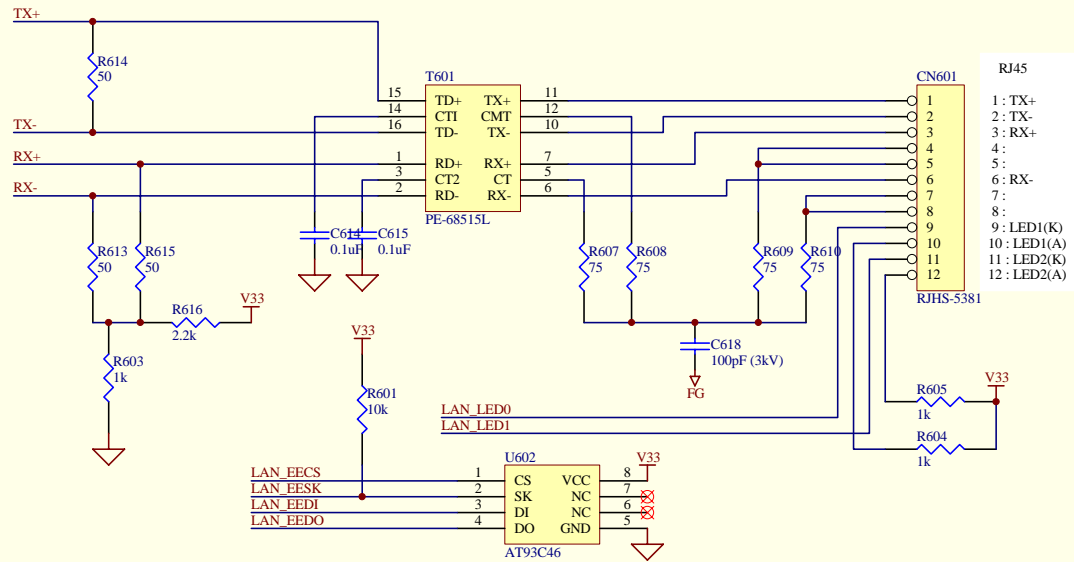

Title		
Wireless Sender Box		
Size	Number	Revision
A4	LAN I/F Block	
Date:	10-Jan-2005	Sheet of
File:	D:\usr\sender\cirref\projector.Ddb	Drawn By: kaneko